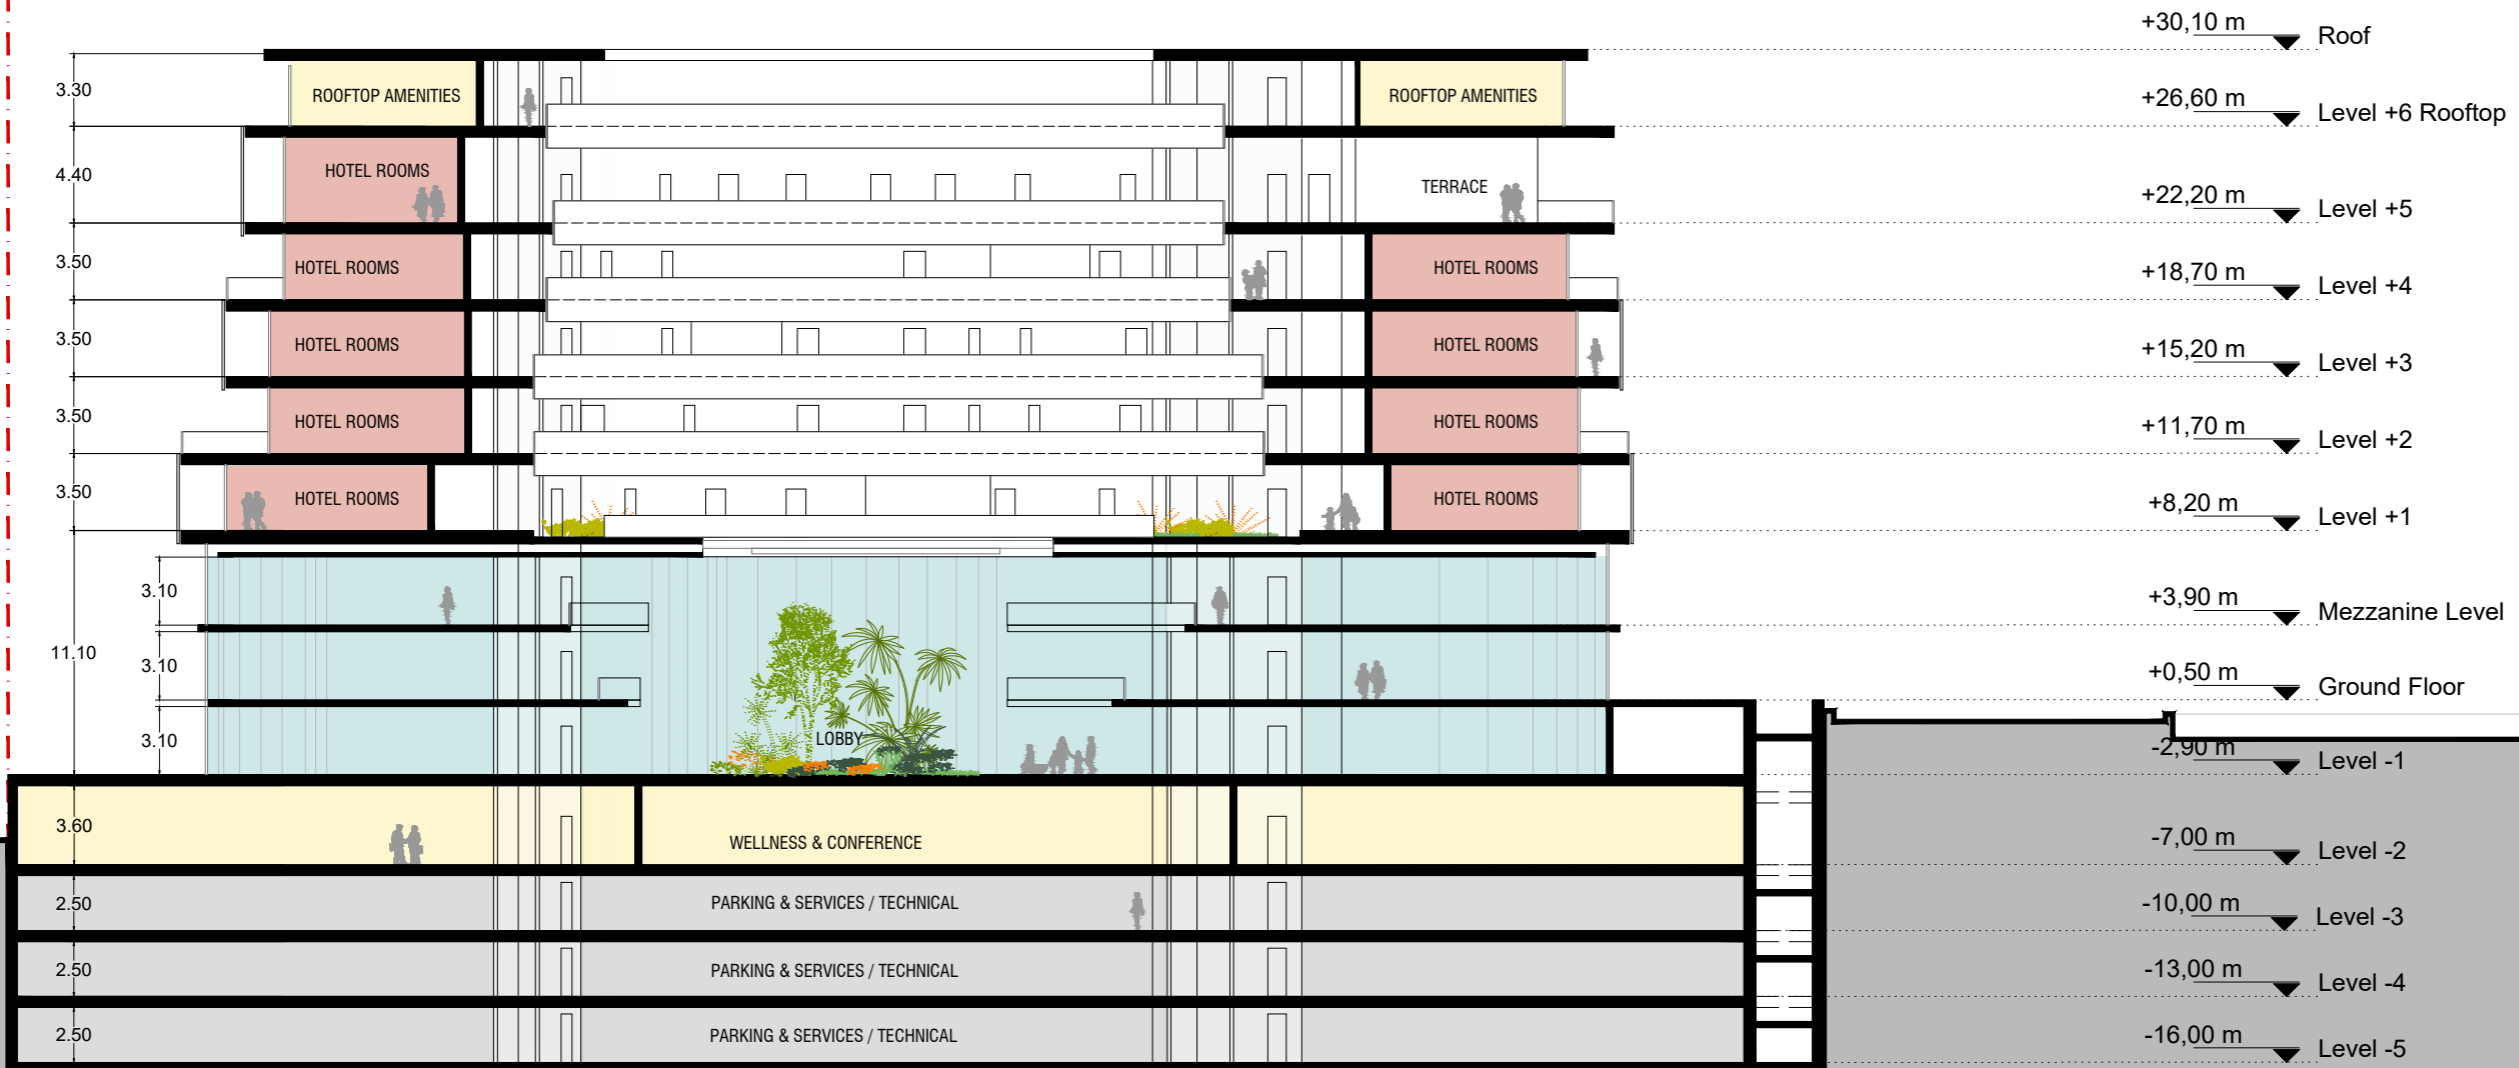

KSAMIL HOTEL

PLOT BOUNDARY