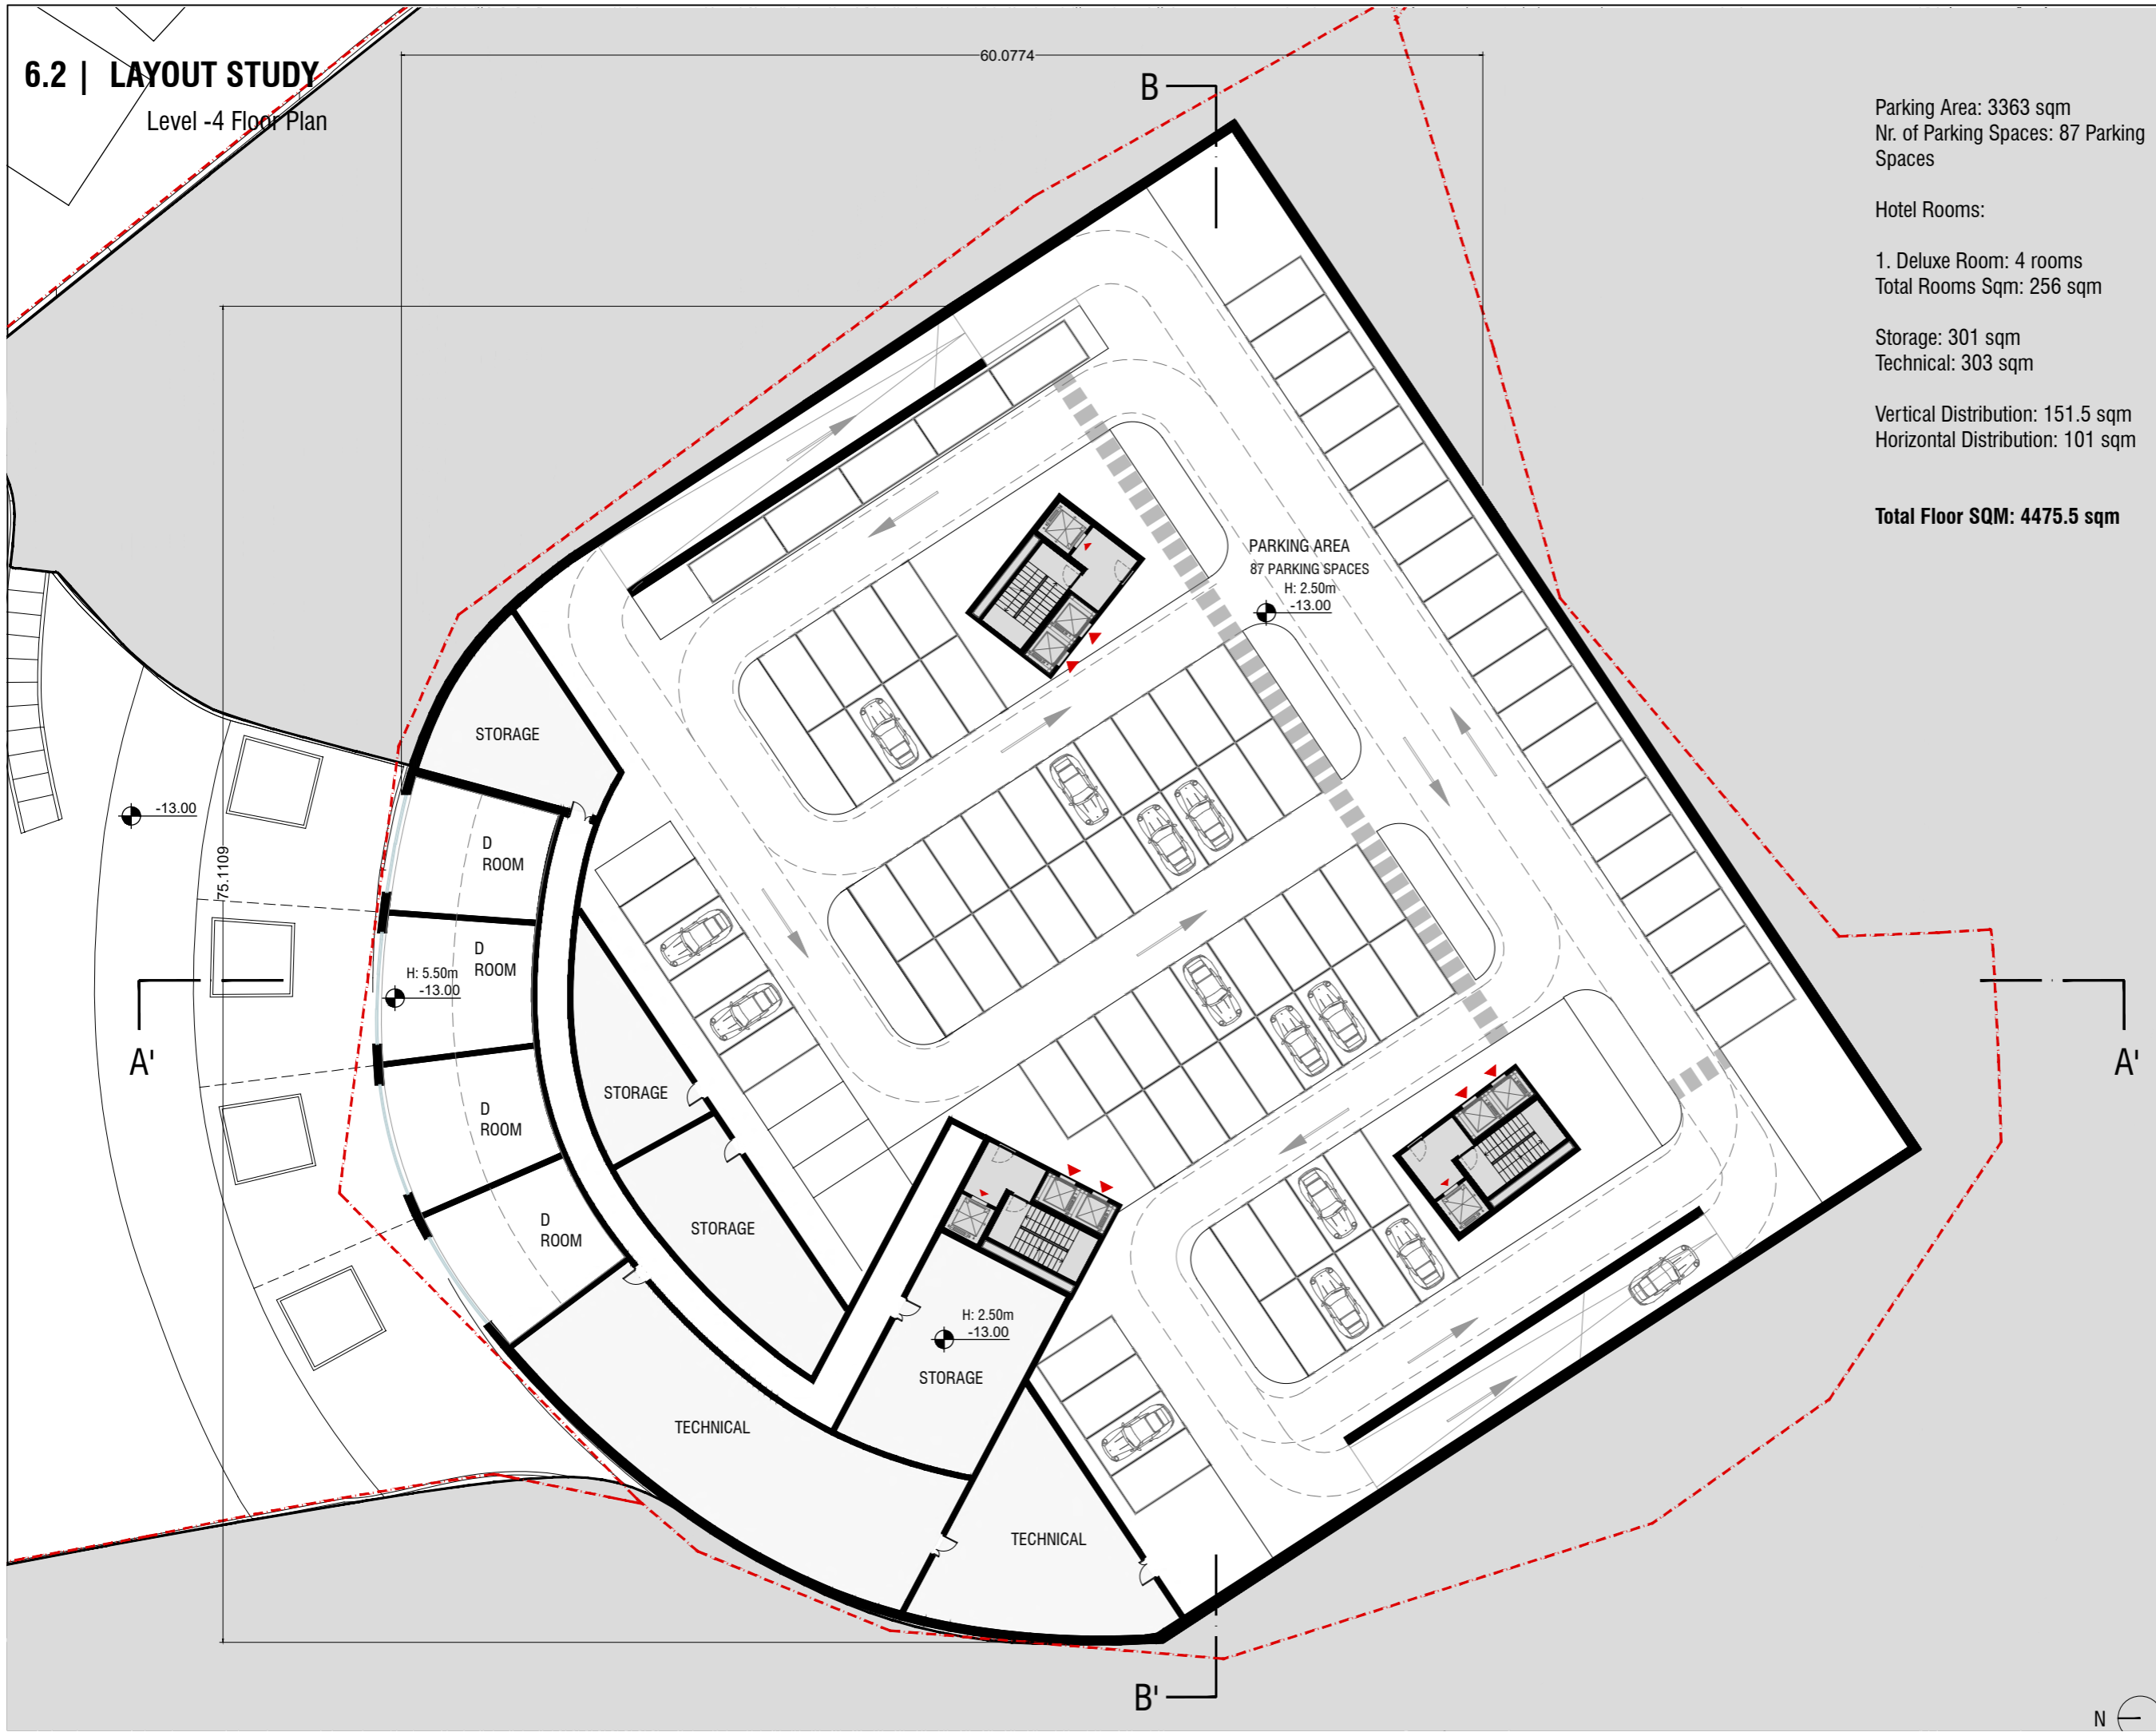

6.2 | LAYOUT STUDY

Level -4 Floor Plan

Parking Area: 3363 sqm
Nr. of Parking Spaces: 87 Parking Spaces

Hotel Rooms:
1. Deluxe Room: 4 rooms
Total Rooms Sqm: 256 sqm

Storage: 301 sqm
Technical: 303 sqm

Vertical Distribution: 151.5 sqm
Horizontal Distribution: 101 sqm

Total Floor SQM: 4475.5 sqm

KSAMIL HOTEL

VENDODHJA

Ksamil, Shqiperi

PROJEKTI ARKITEKTONIK

FUKSAS

ARCH. MASSILIANO FUKSAS

ARCH. DORIANA O. MANDRELLI

EMERTIMI I FLETES

LEVEL -4 FLOOR PLAN
SCALE: 1:350