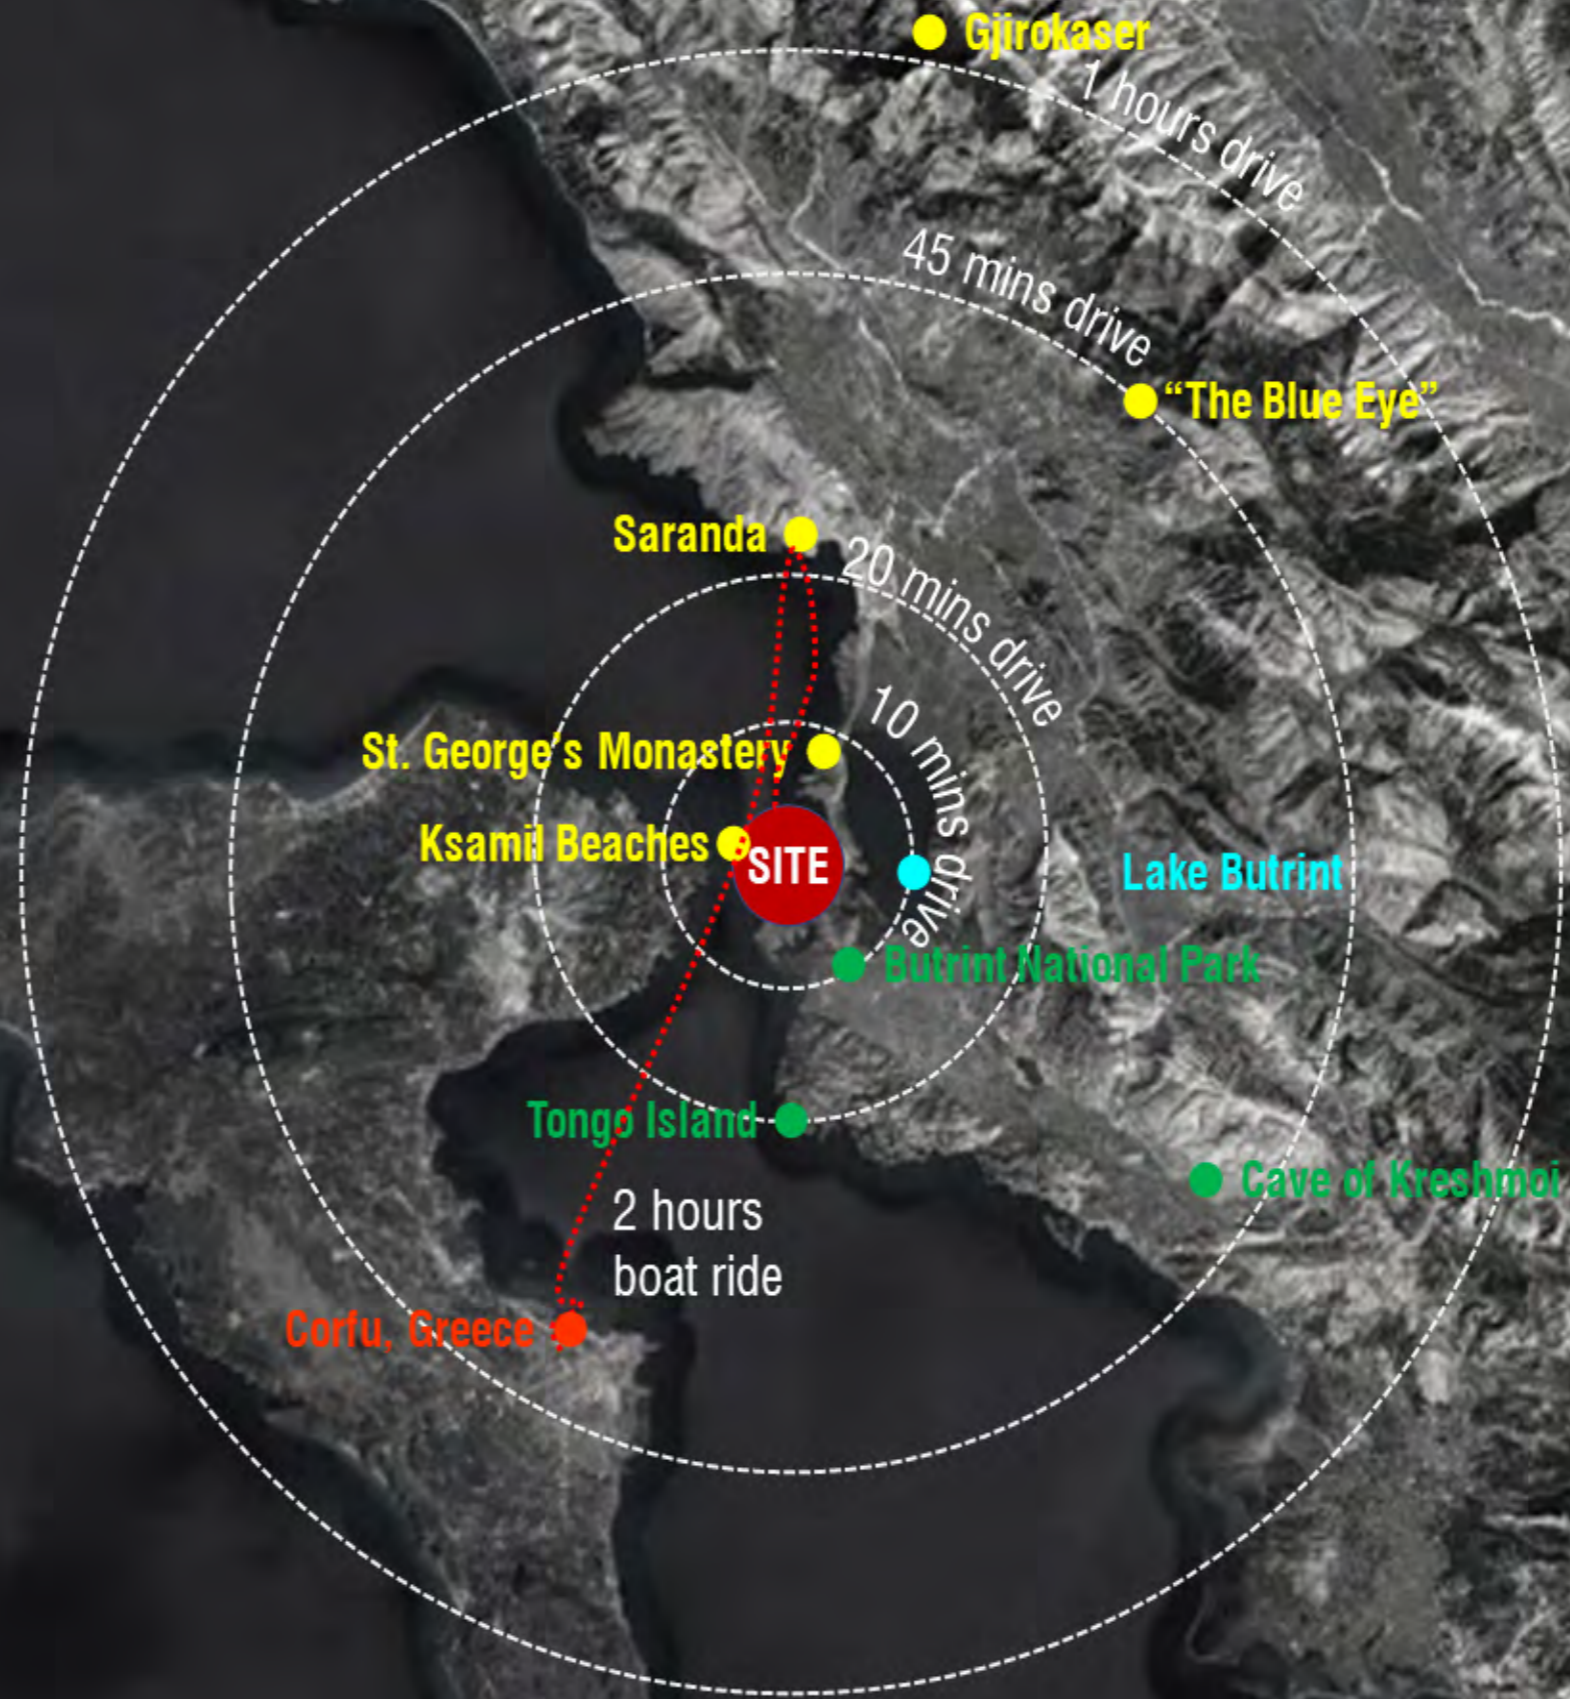

3.3 | SITE STRATEGY

360° Attractions

KSAMIL HOTEL

VENDODHJA

Ksamil, Shqiperi

PROJEKTI ARKITEKTONIK

FUKSAS

ARCH. MASSIMILIANO FUKSAS

ARCH. DORIANA O. MANDRELLI

EMERTIMI I FLETES