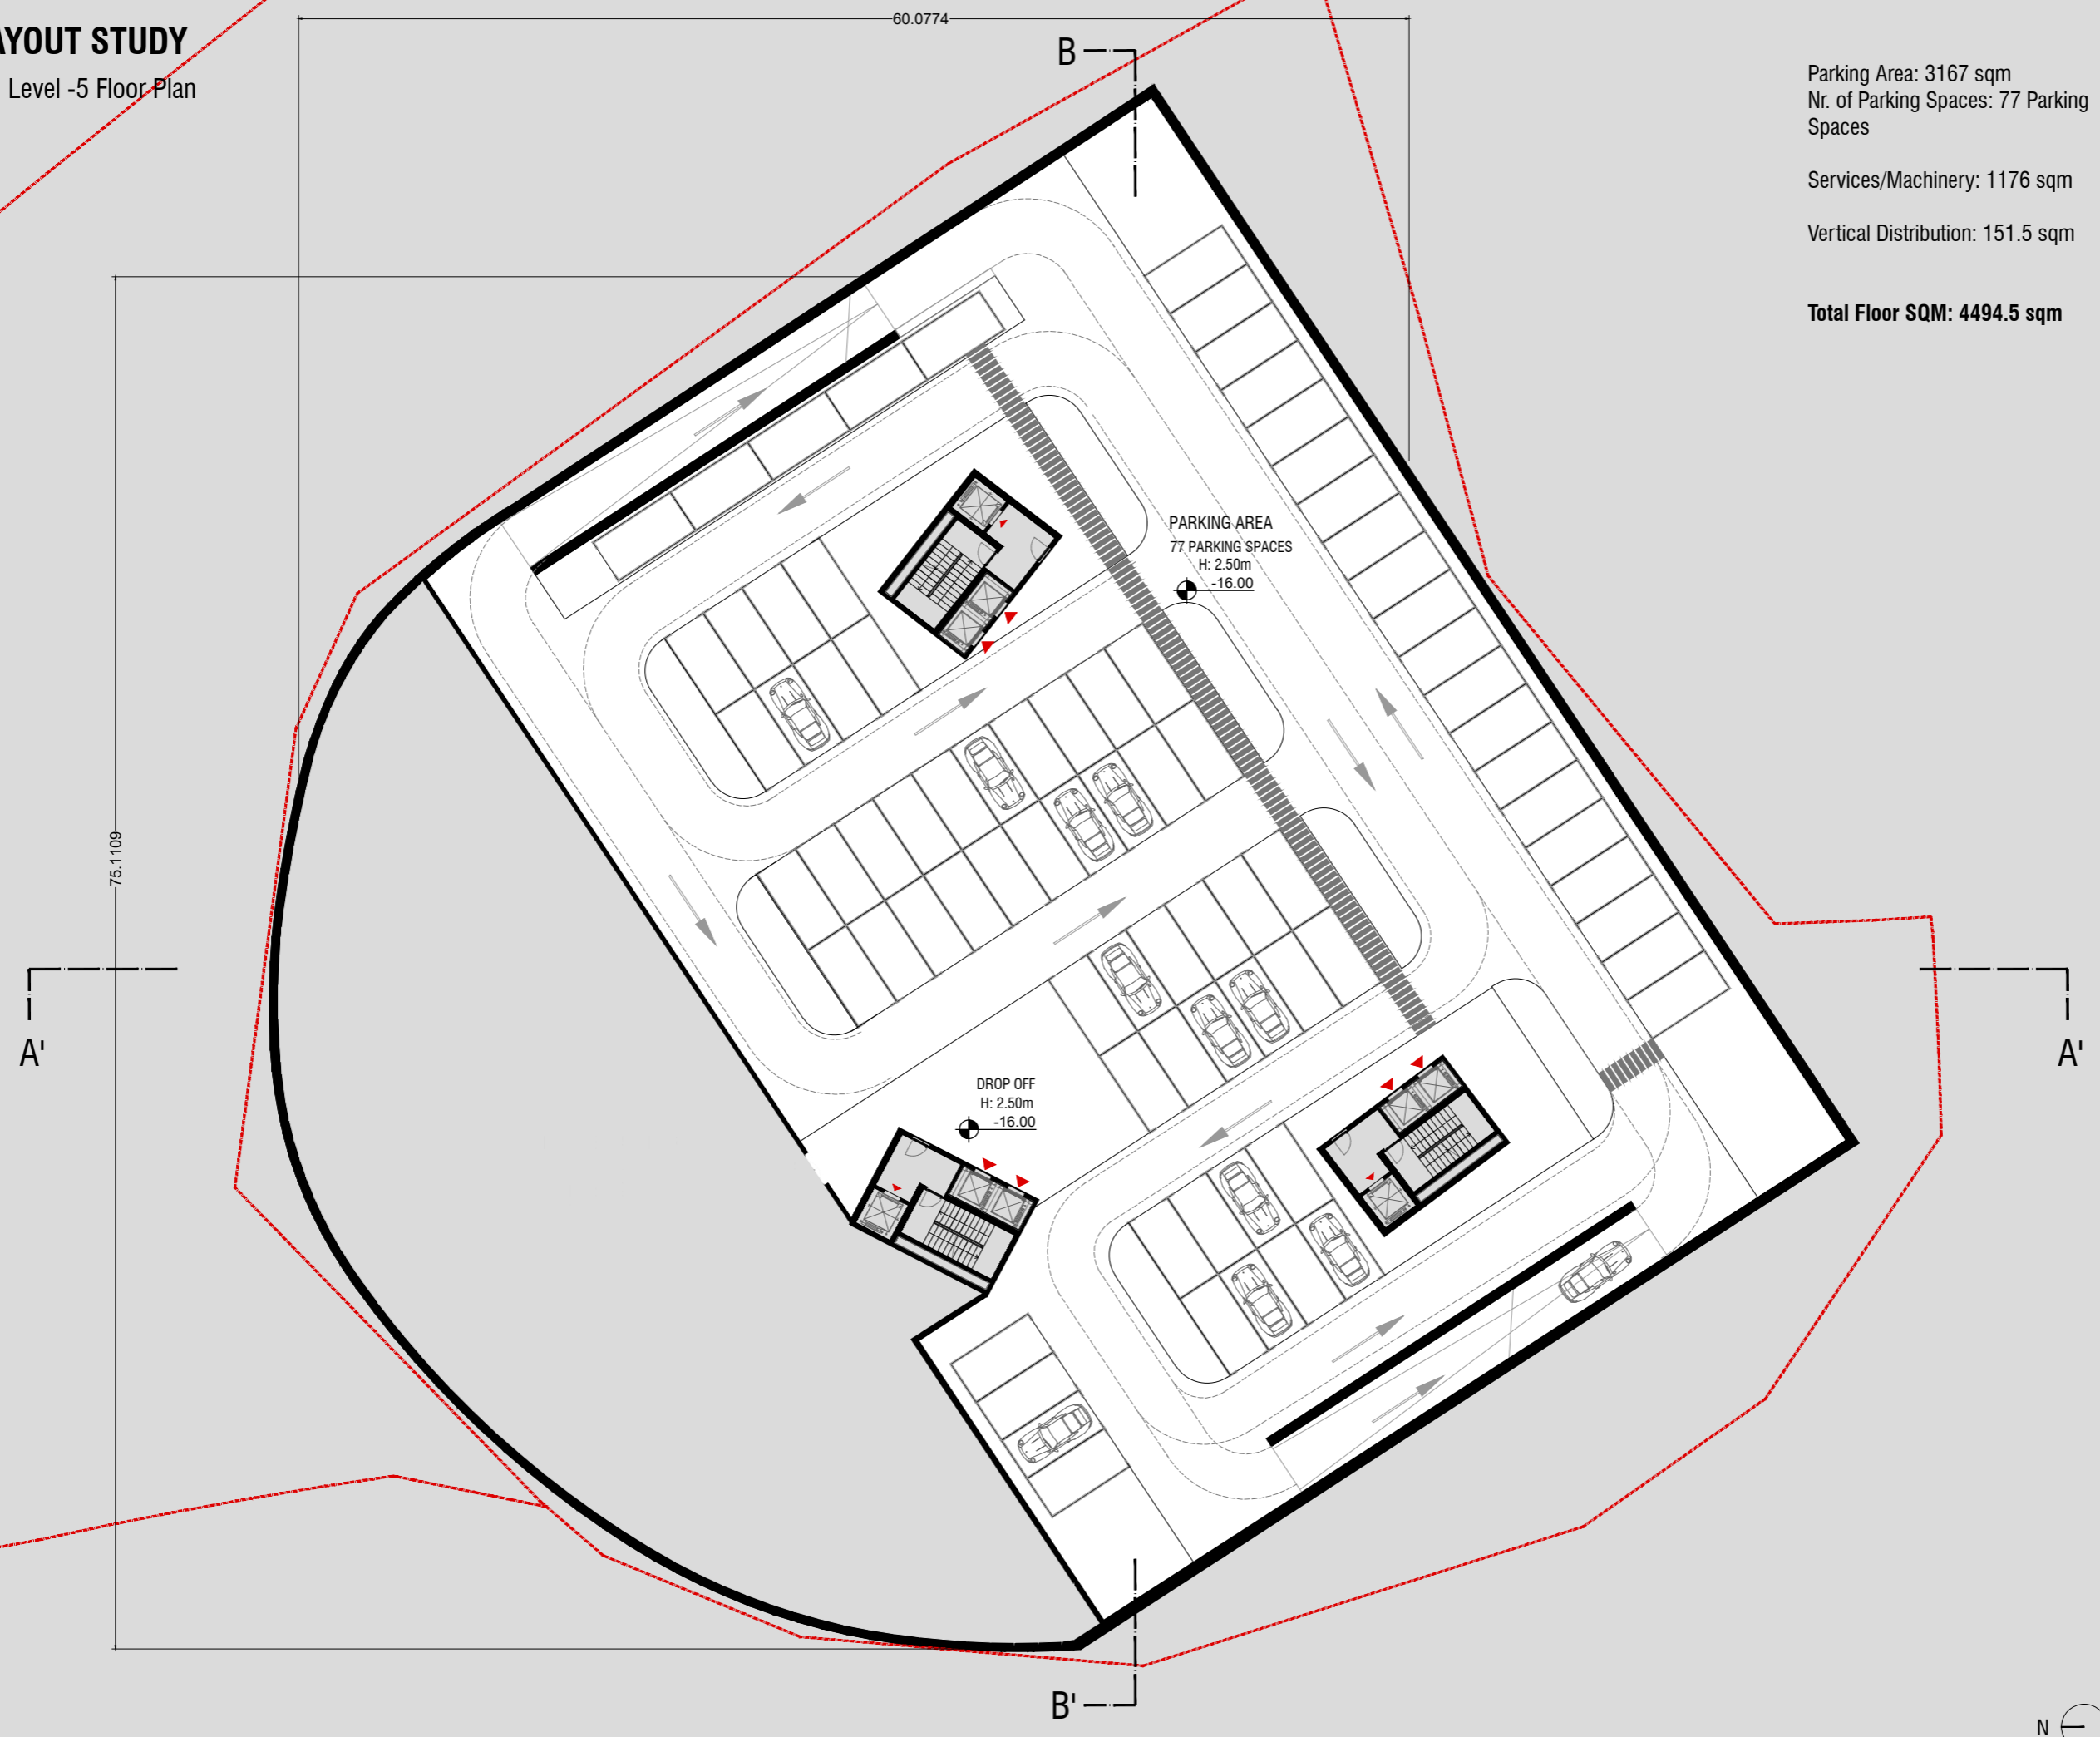

6.1 | LAYOUT STUDY

Level -5 Floor Plan

Parking Area: 3167 sqm
Nr. of Parking Spaces: 77 Parking Spaces

Services/Machinery: 1176 sqm

Vertical Distribution: 151.5 sqm

Total Floor SQM: 4494.5 sqm

KSAMIL HOTEL

VENDODHJA

Ksamil, Shqiperi

PROJEKTI ARKITEKTONIK

FUKSAS

ARCH. MASSIMILIANO FUKSAS

ARCH. DORIANA O. MANDRELLI

EMERTIMI I FLETES

LEVEL -5 FLOOR PLAN
SCALE: 1:350