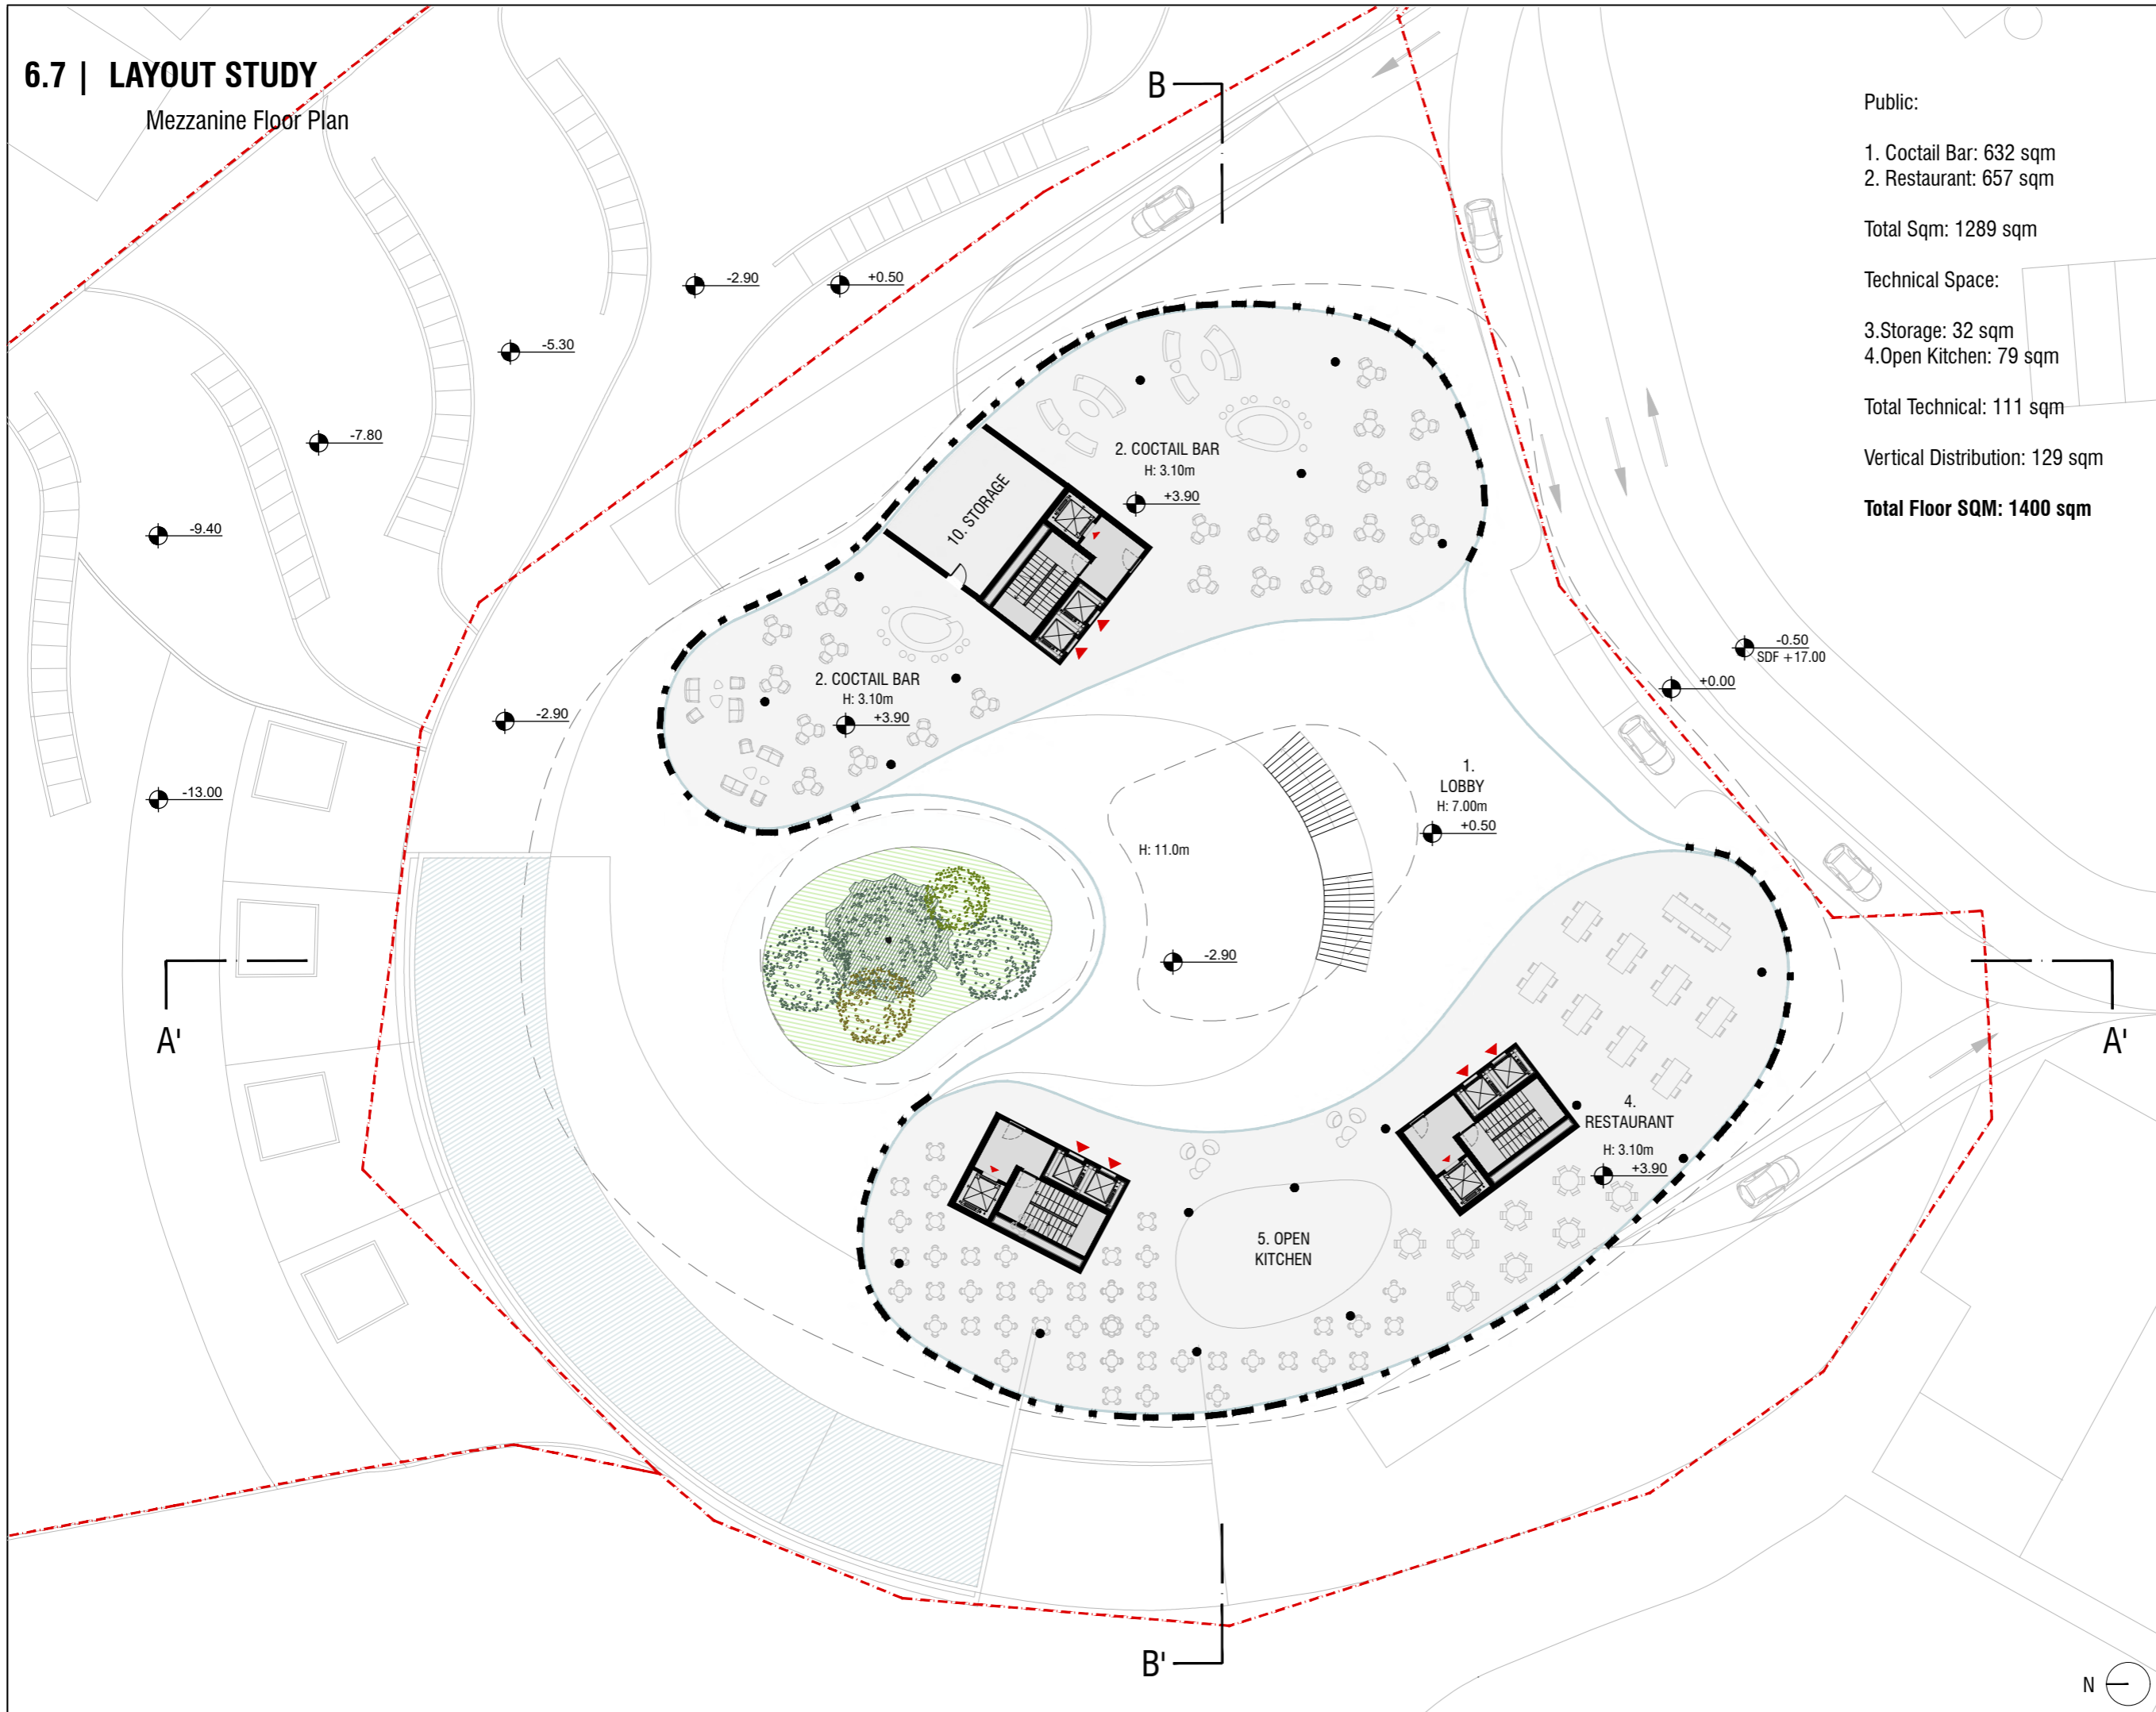

GROUND FLOOR PLAN
SCALE: 1:350

6.7 | LAYOUT STUDY

Mezzanine Floor Plan

Public:

- 1. Coctail Bar: 632 sqm
- 2. Restaurant: 657 sqm

Total Sqm: 1289 sqm

Technical Space:

- 3.Storage: 32 sqm
- 4.Open Kitchen: 79 sqm