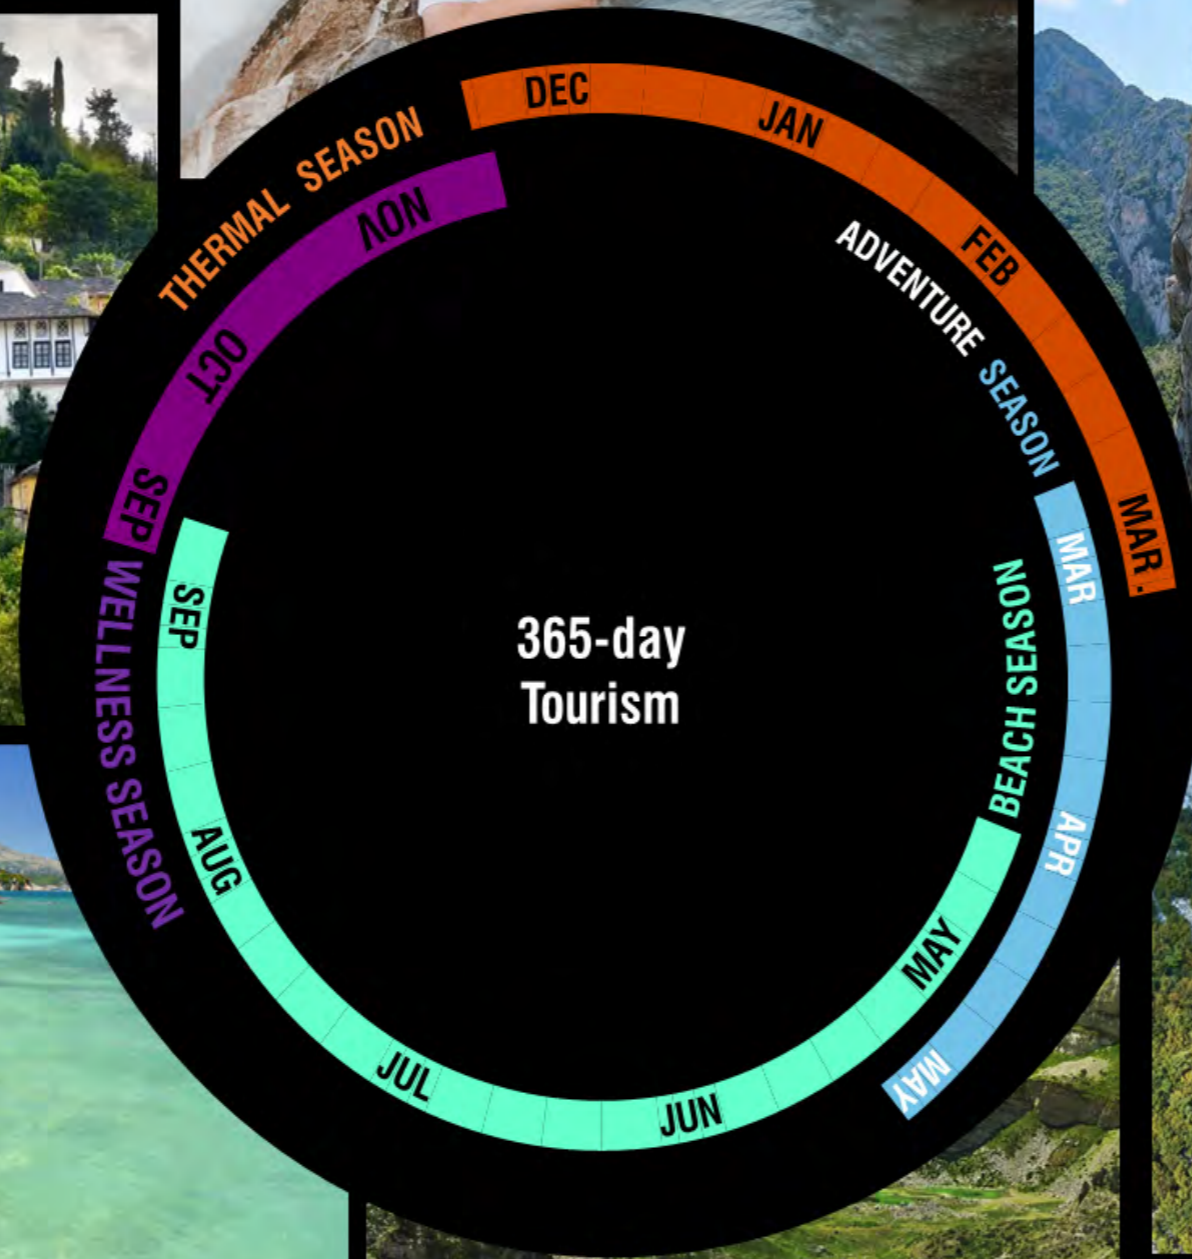

ARCH. DORIANA O. MANDRELLI *dmandrelli*

EMERTIMI I FLETES

04

PROGRAM | FUNCTIONS

4.1 | PROGRAMMING

365-day Tourism

Inspired by culture

Hot Spring