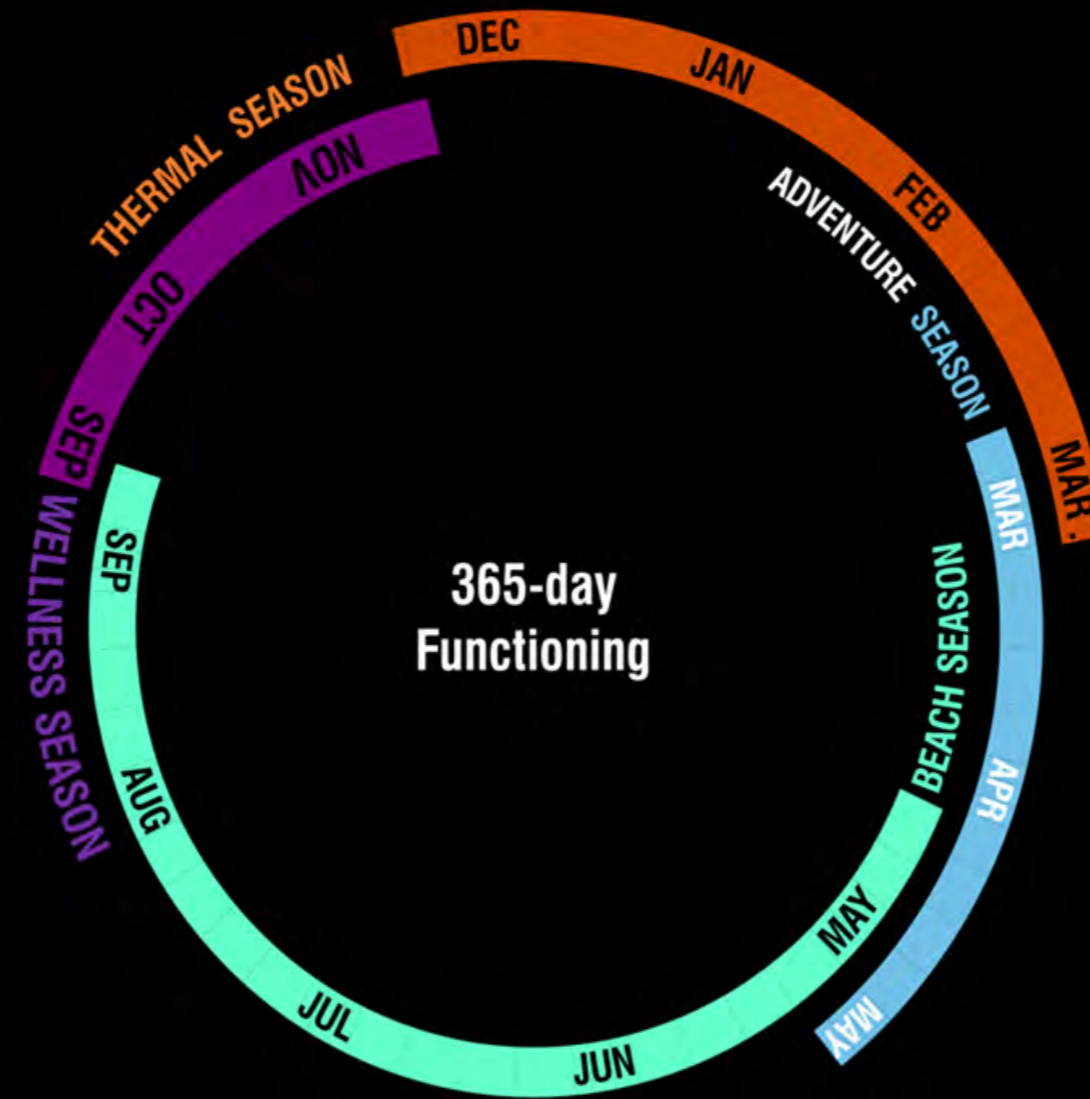

4.3 | PROGRAMMING

365-day Functioning

KSAMIL HOTEL

VENDODHJA

Ksamil, Shqiperi

PROJEKTI ARKITEKTONIK

FUKSAS

ARCH. MASSIMILIANO FUKSAS

ARCH. DORIANA O. MANDRELLI

EMERTIMI I FLETES