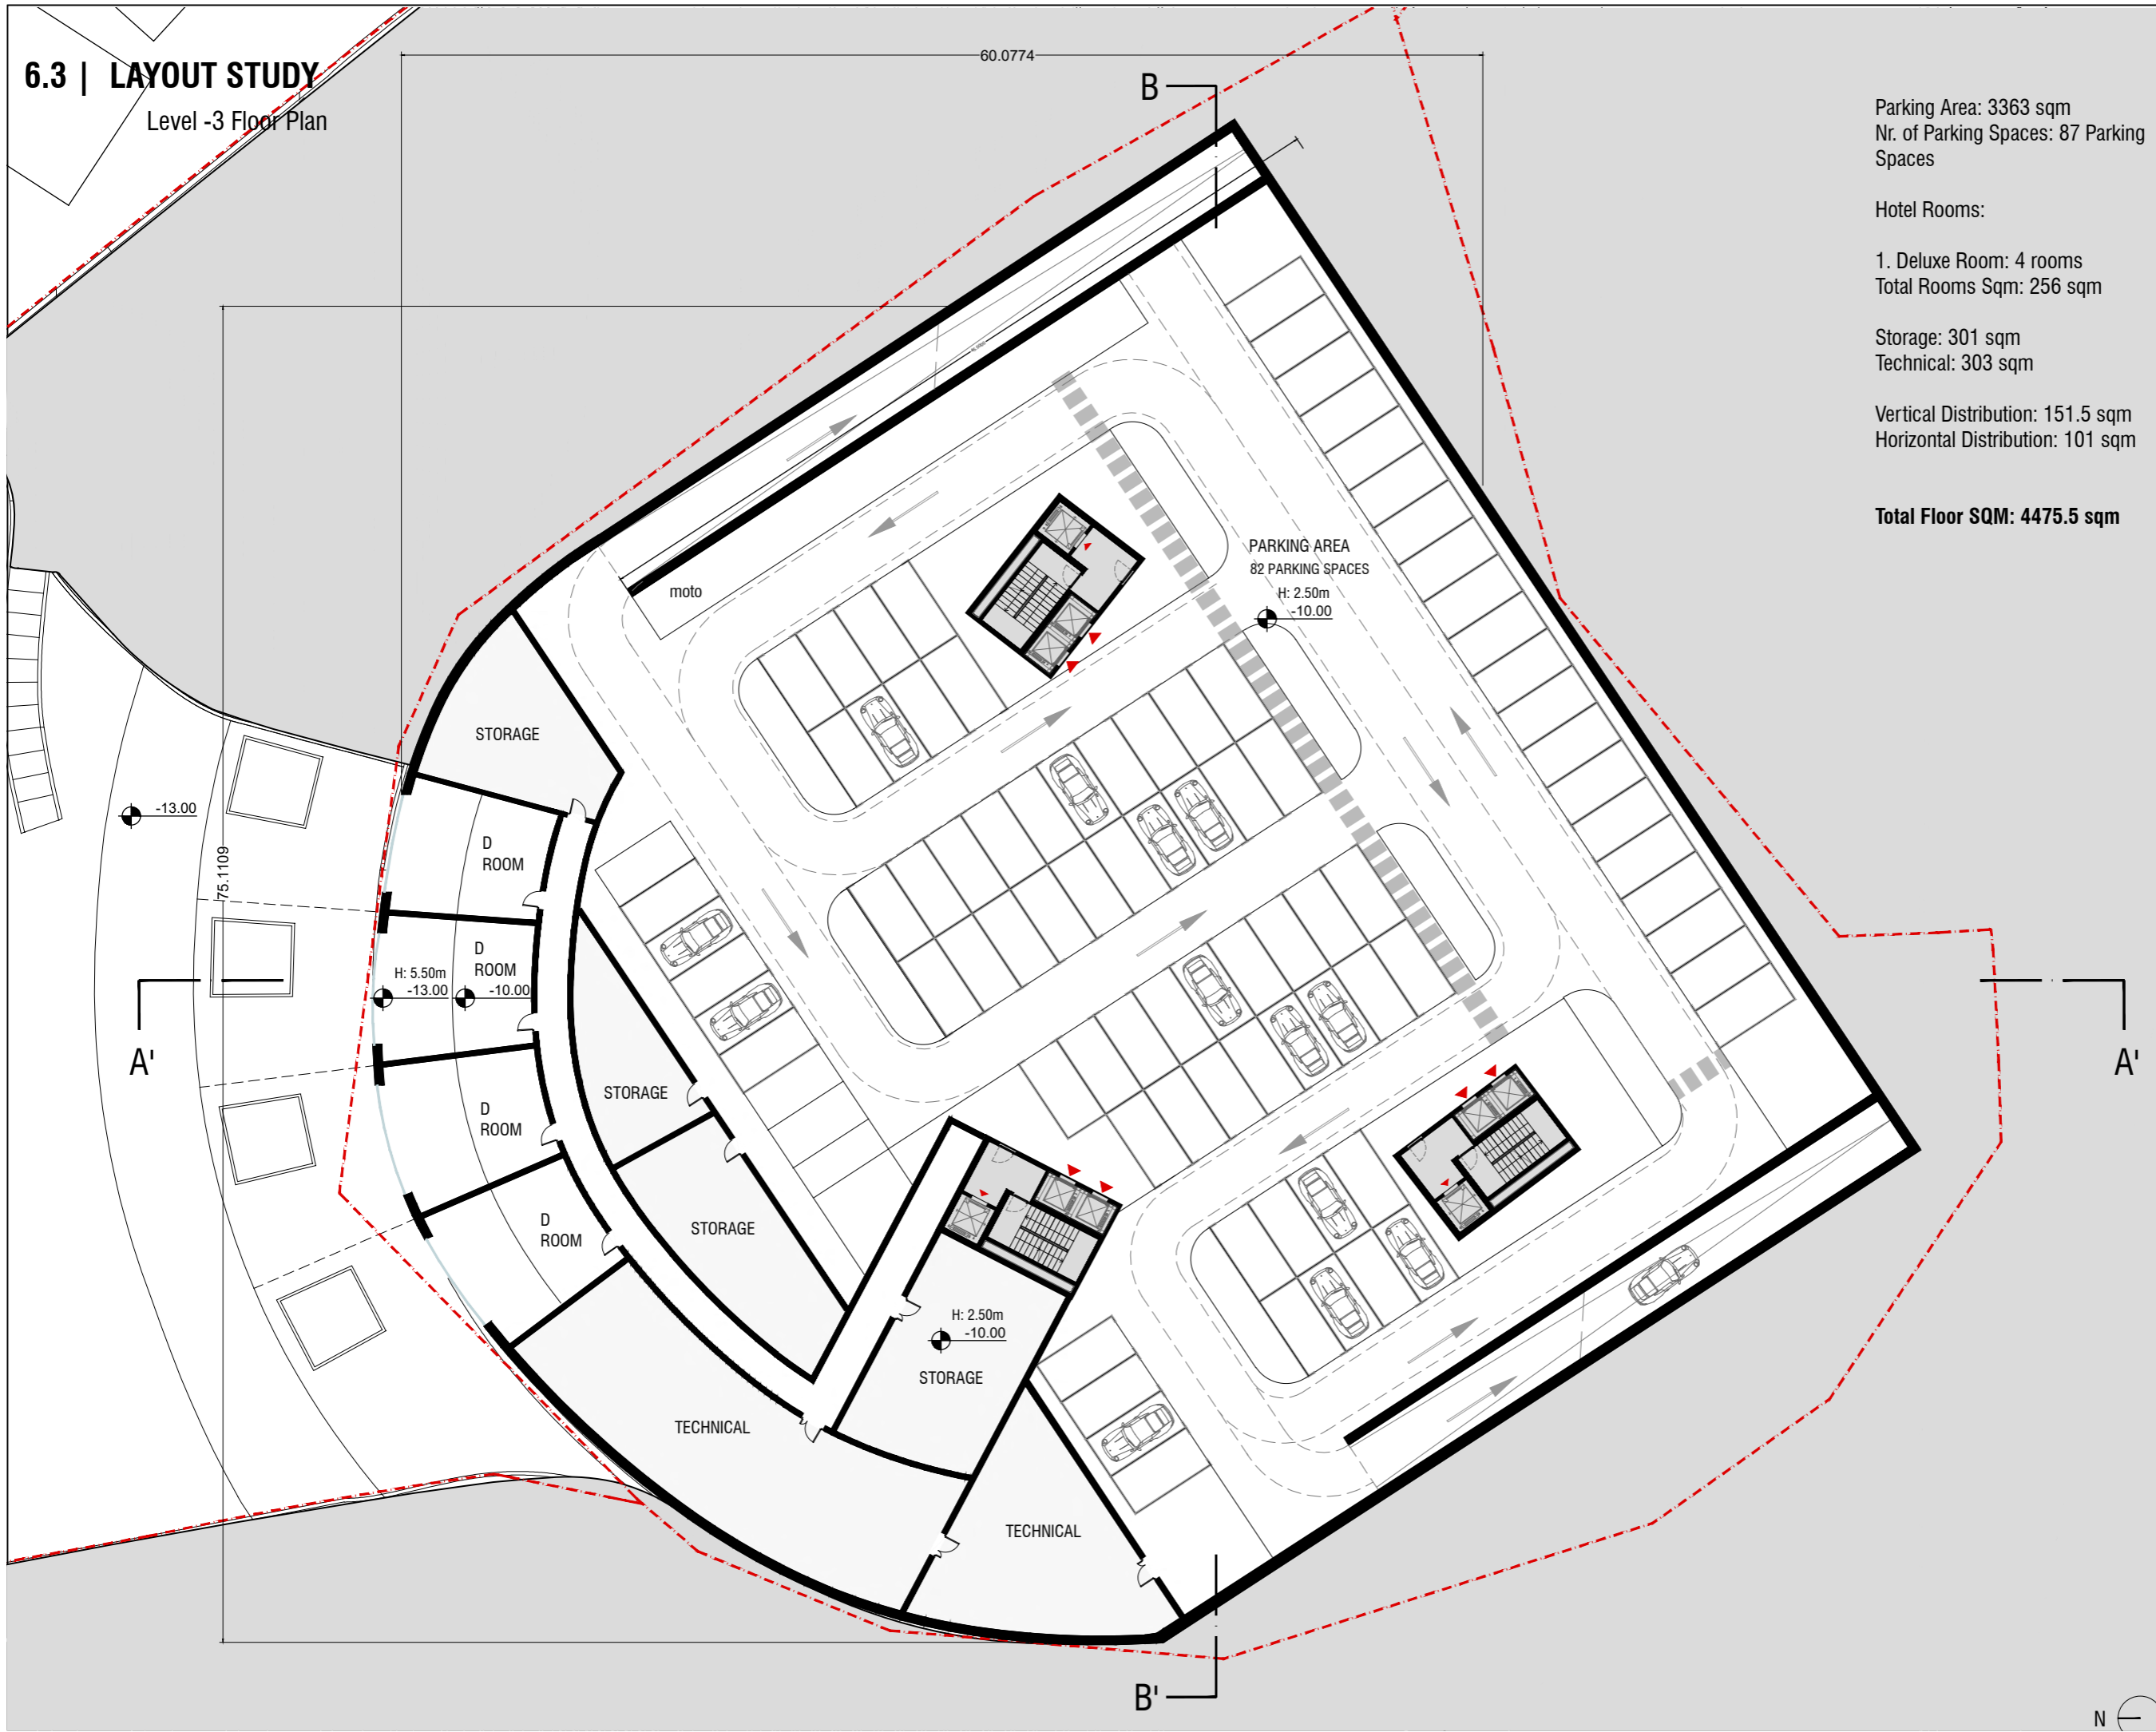

6.3 | LAYOUT STUDY

Level -3 Floor Plan

Parking Area: 3363 sqm
Nr. of Parking Spaces: 87 Parking Spaces

Hotel Rooms:
1. Deluxe Room: 4 rooms
Total Rooms Sqm: 256 sqm

Storage: 301 sqm
Technical: 303 sqm

Vertical Distribution: 151.5 sqm
Horizontal Distribution: 101 sqm

Total Floor SQM: 4475.5 sqm

KSAMIL HOTEL

VENDODHJA

Ksamil, Shqiperi

PROJEKTI ARKITEKTONIK

FUKSAS

ARCH. MASSILIANO FUKSAS

ARCH. DORIANA O. MANDRELLI

EMERTIMI I FLETES

LEVEL -3 FLOOR PLAN
SCALE: 1:350