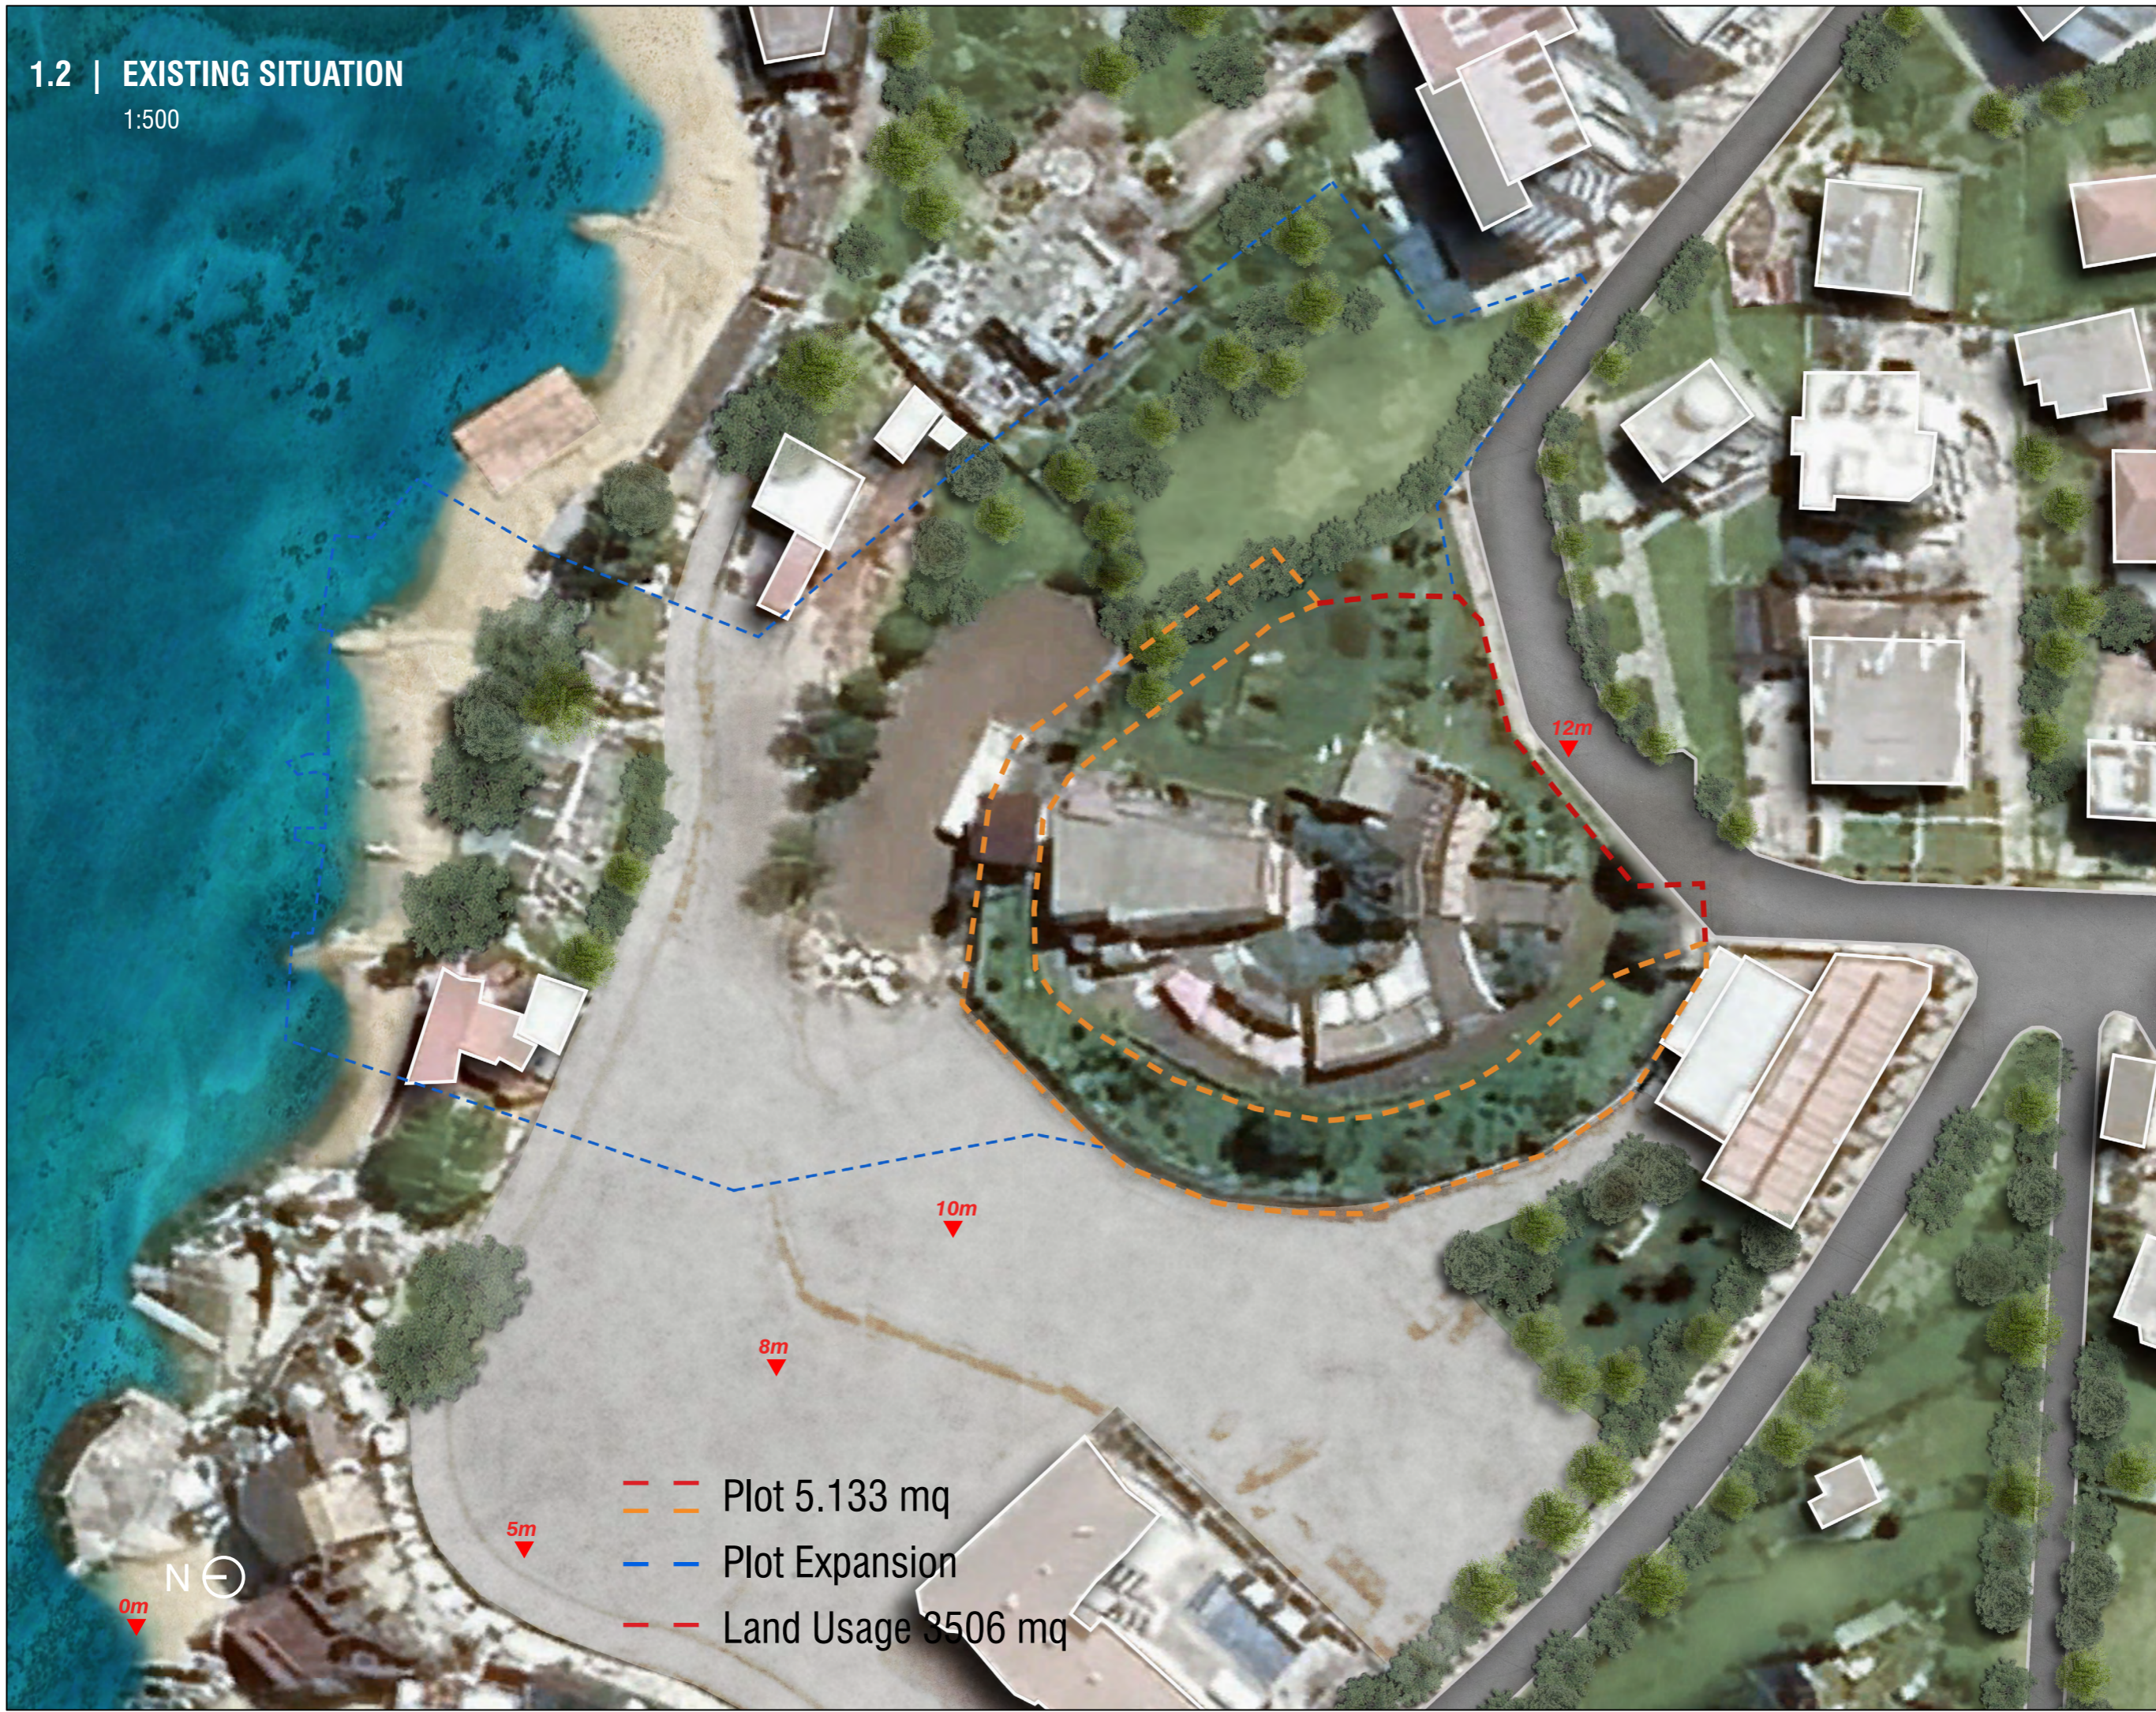

EMERTIMI I FLETES

- 1. MARINA WATER FRONT
- 2. RESIDENTIAL AREA
- 3. LAKE BAY
- 4. KSAMIL BOUTIQUE HOTEL

1.2 | EXISTING SITUATION

1:500

- Plot 5.133 m²
- Plot Expansion
- Land Usage 3506 m²

KSAMIL HOTEL

VENDODHJA