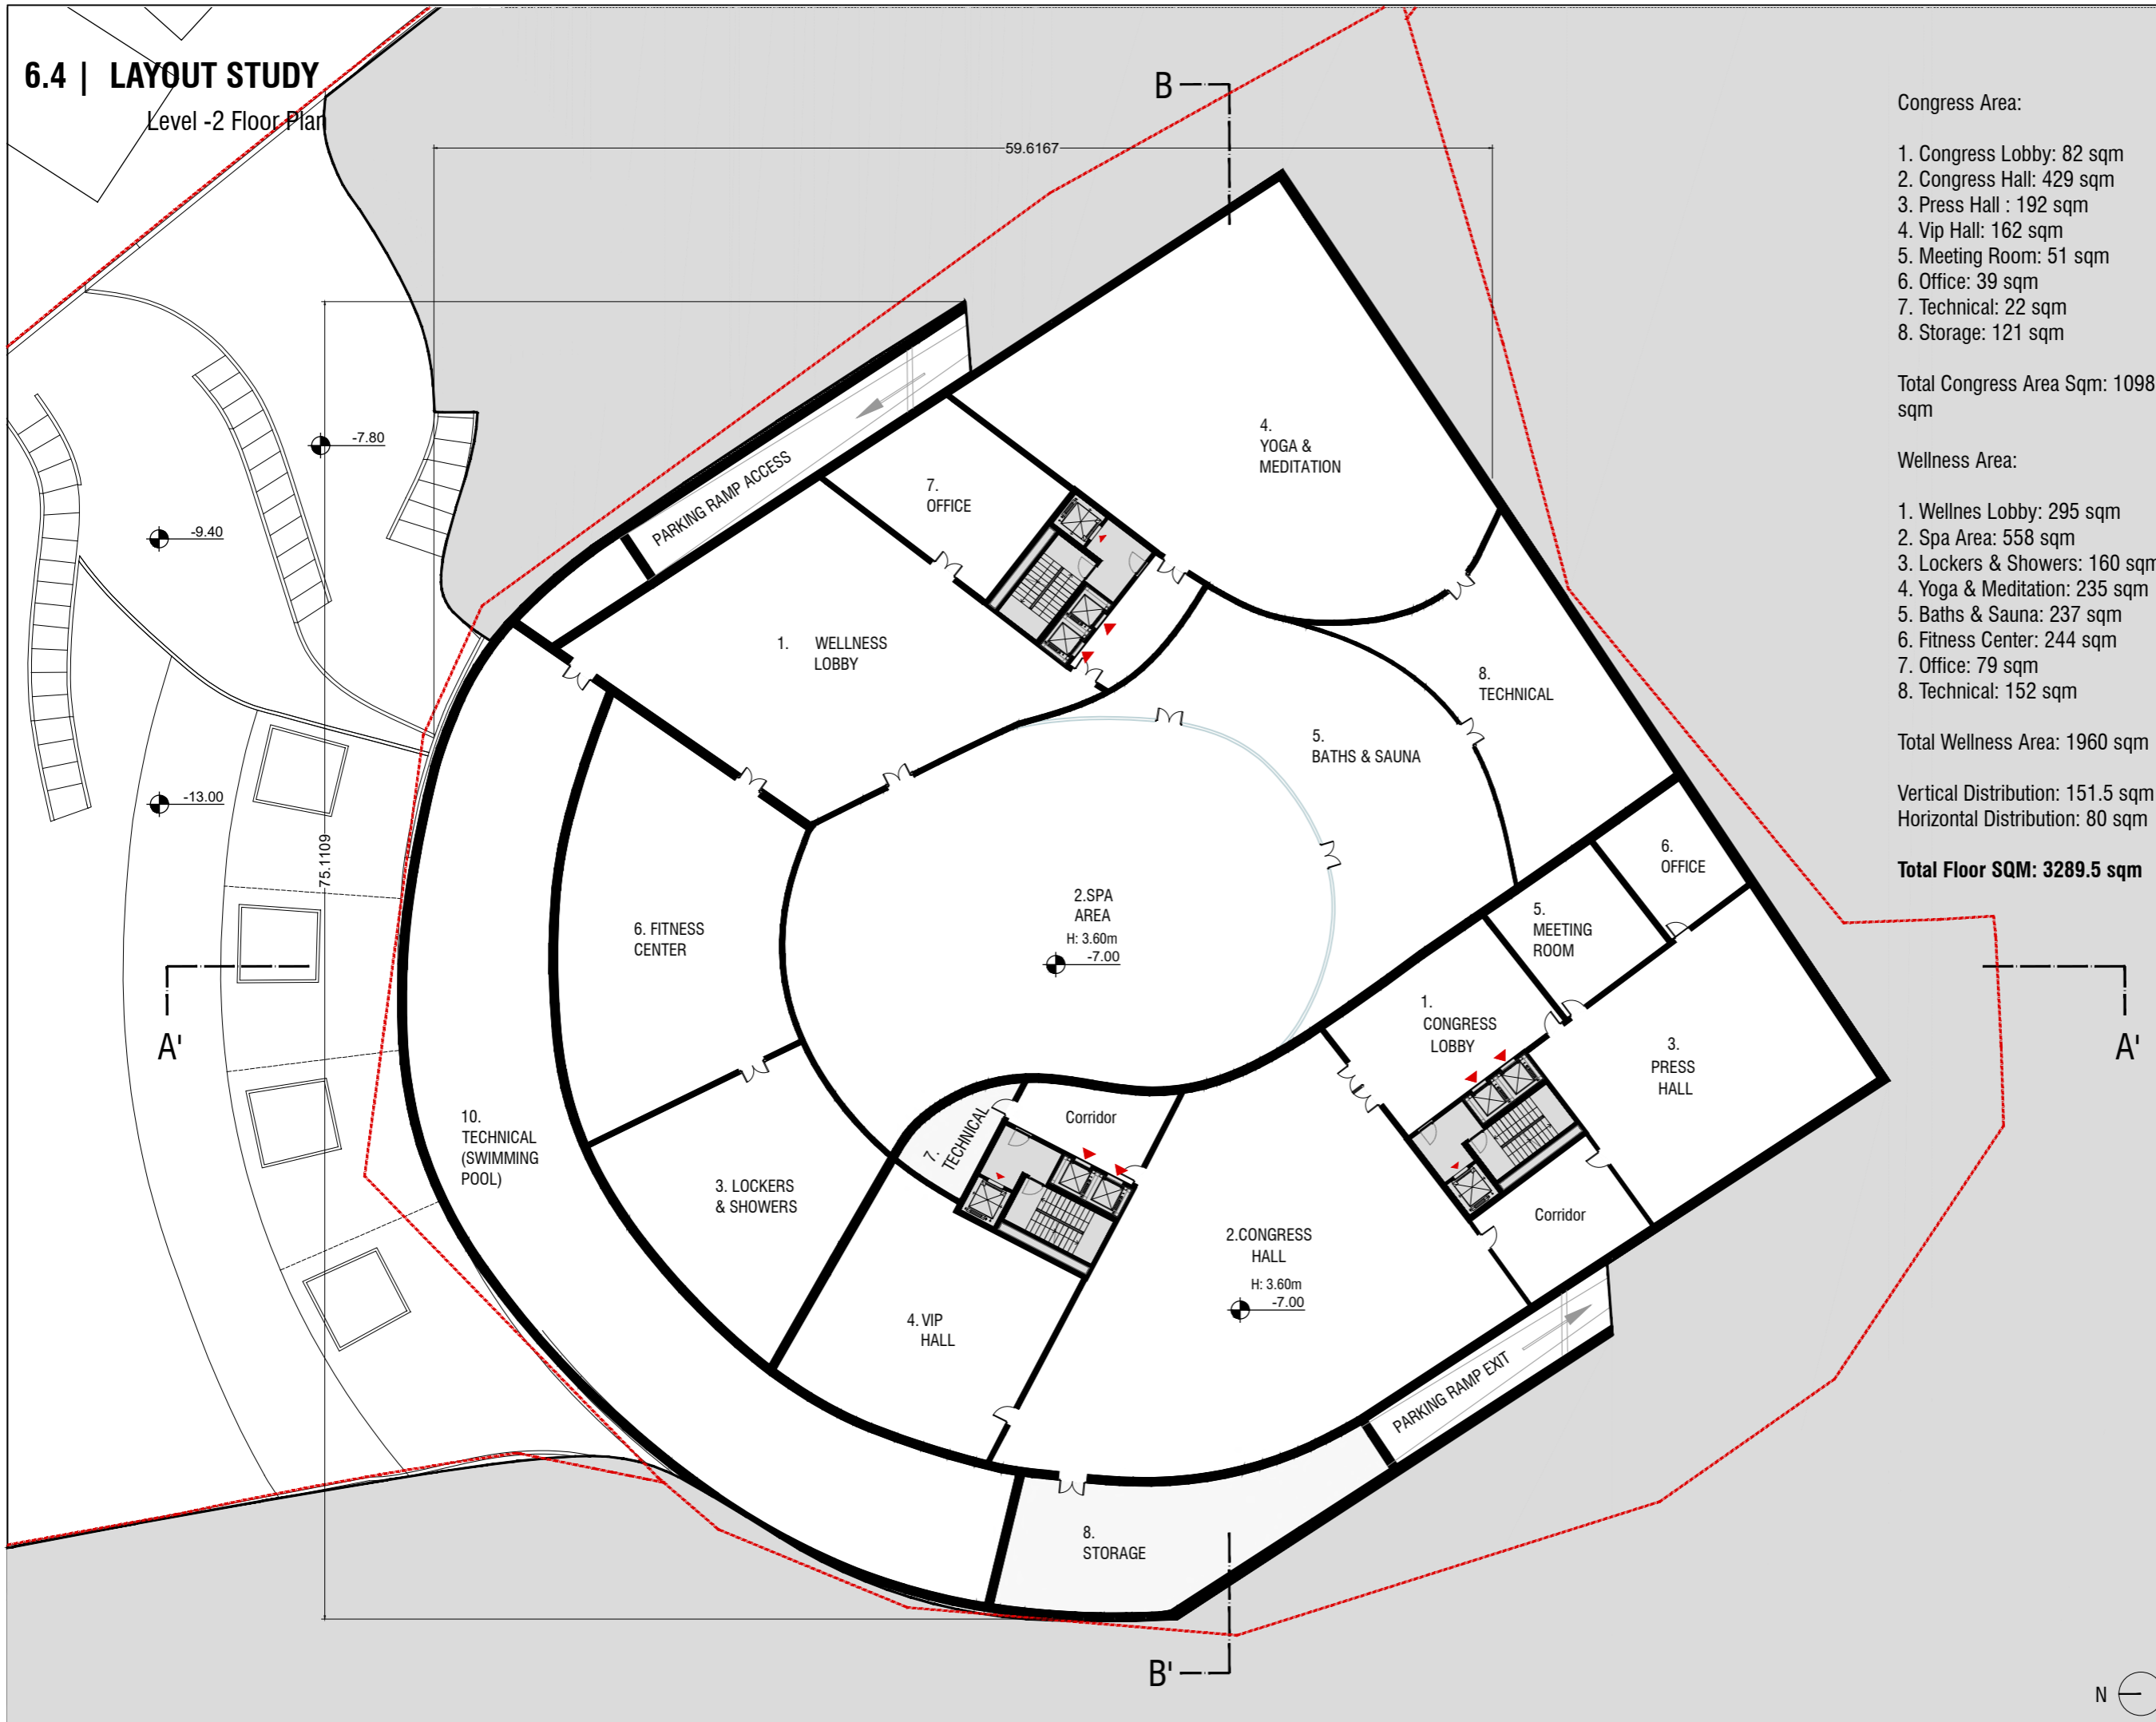

ARCH. MASSILIANO FUKSAS

ARCH. DORIANA O. MANDRELLI

EMERTIMI I FLETES

LEVEL -3 FLOOR PLAN
SCALE: 1:350

6.4 | LAYOUT STUDY

Level -2 Floor Plan

Congress Area:

- 1. Congress Lobby: 82 sqm
- 2. Congress Hall: 429 sqm
- 3. Press Hall : 192 sqm
- 4. Vip Hall: 162 sqm
- 5. Meeting Room: 51 sqm
- 6. Office: 39 sqm
- 7. Technical: 22 sqm
- 8. Storage: 121 sqm

Total Congress Area Sqm: 1098 sqm

Wellness Area:

- 1. Wellnes Lobby: 295 sqm
- 2. Spa Area: 558 sqm
- 3. Lockers & Showers: 160 sqm
- 4. Yoga & Meditation: 235 sqm
- 5. Baths & Sauna: 237 sqm
- 6. Fitness Center: 244 sqm
- 7. Office: 79 sqm
- 8. Technical: 152 sqm