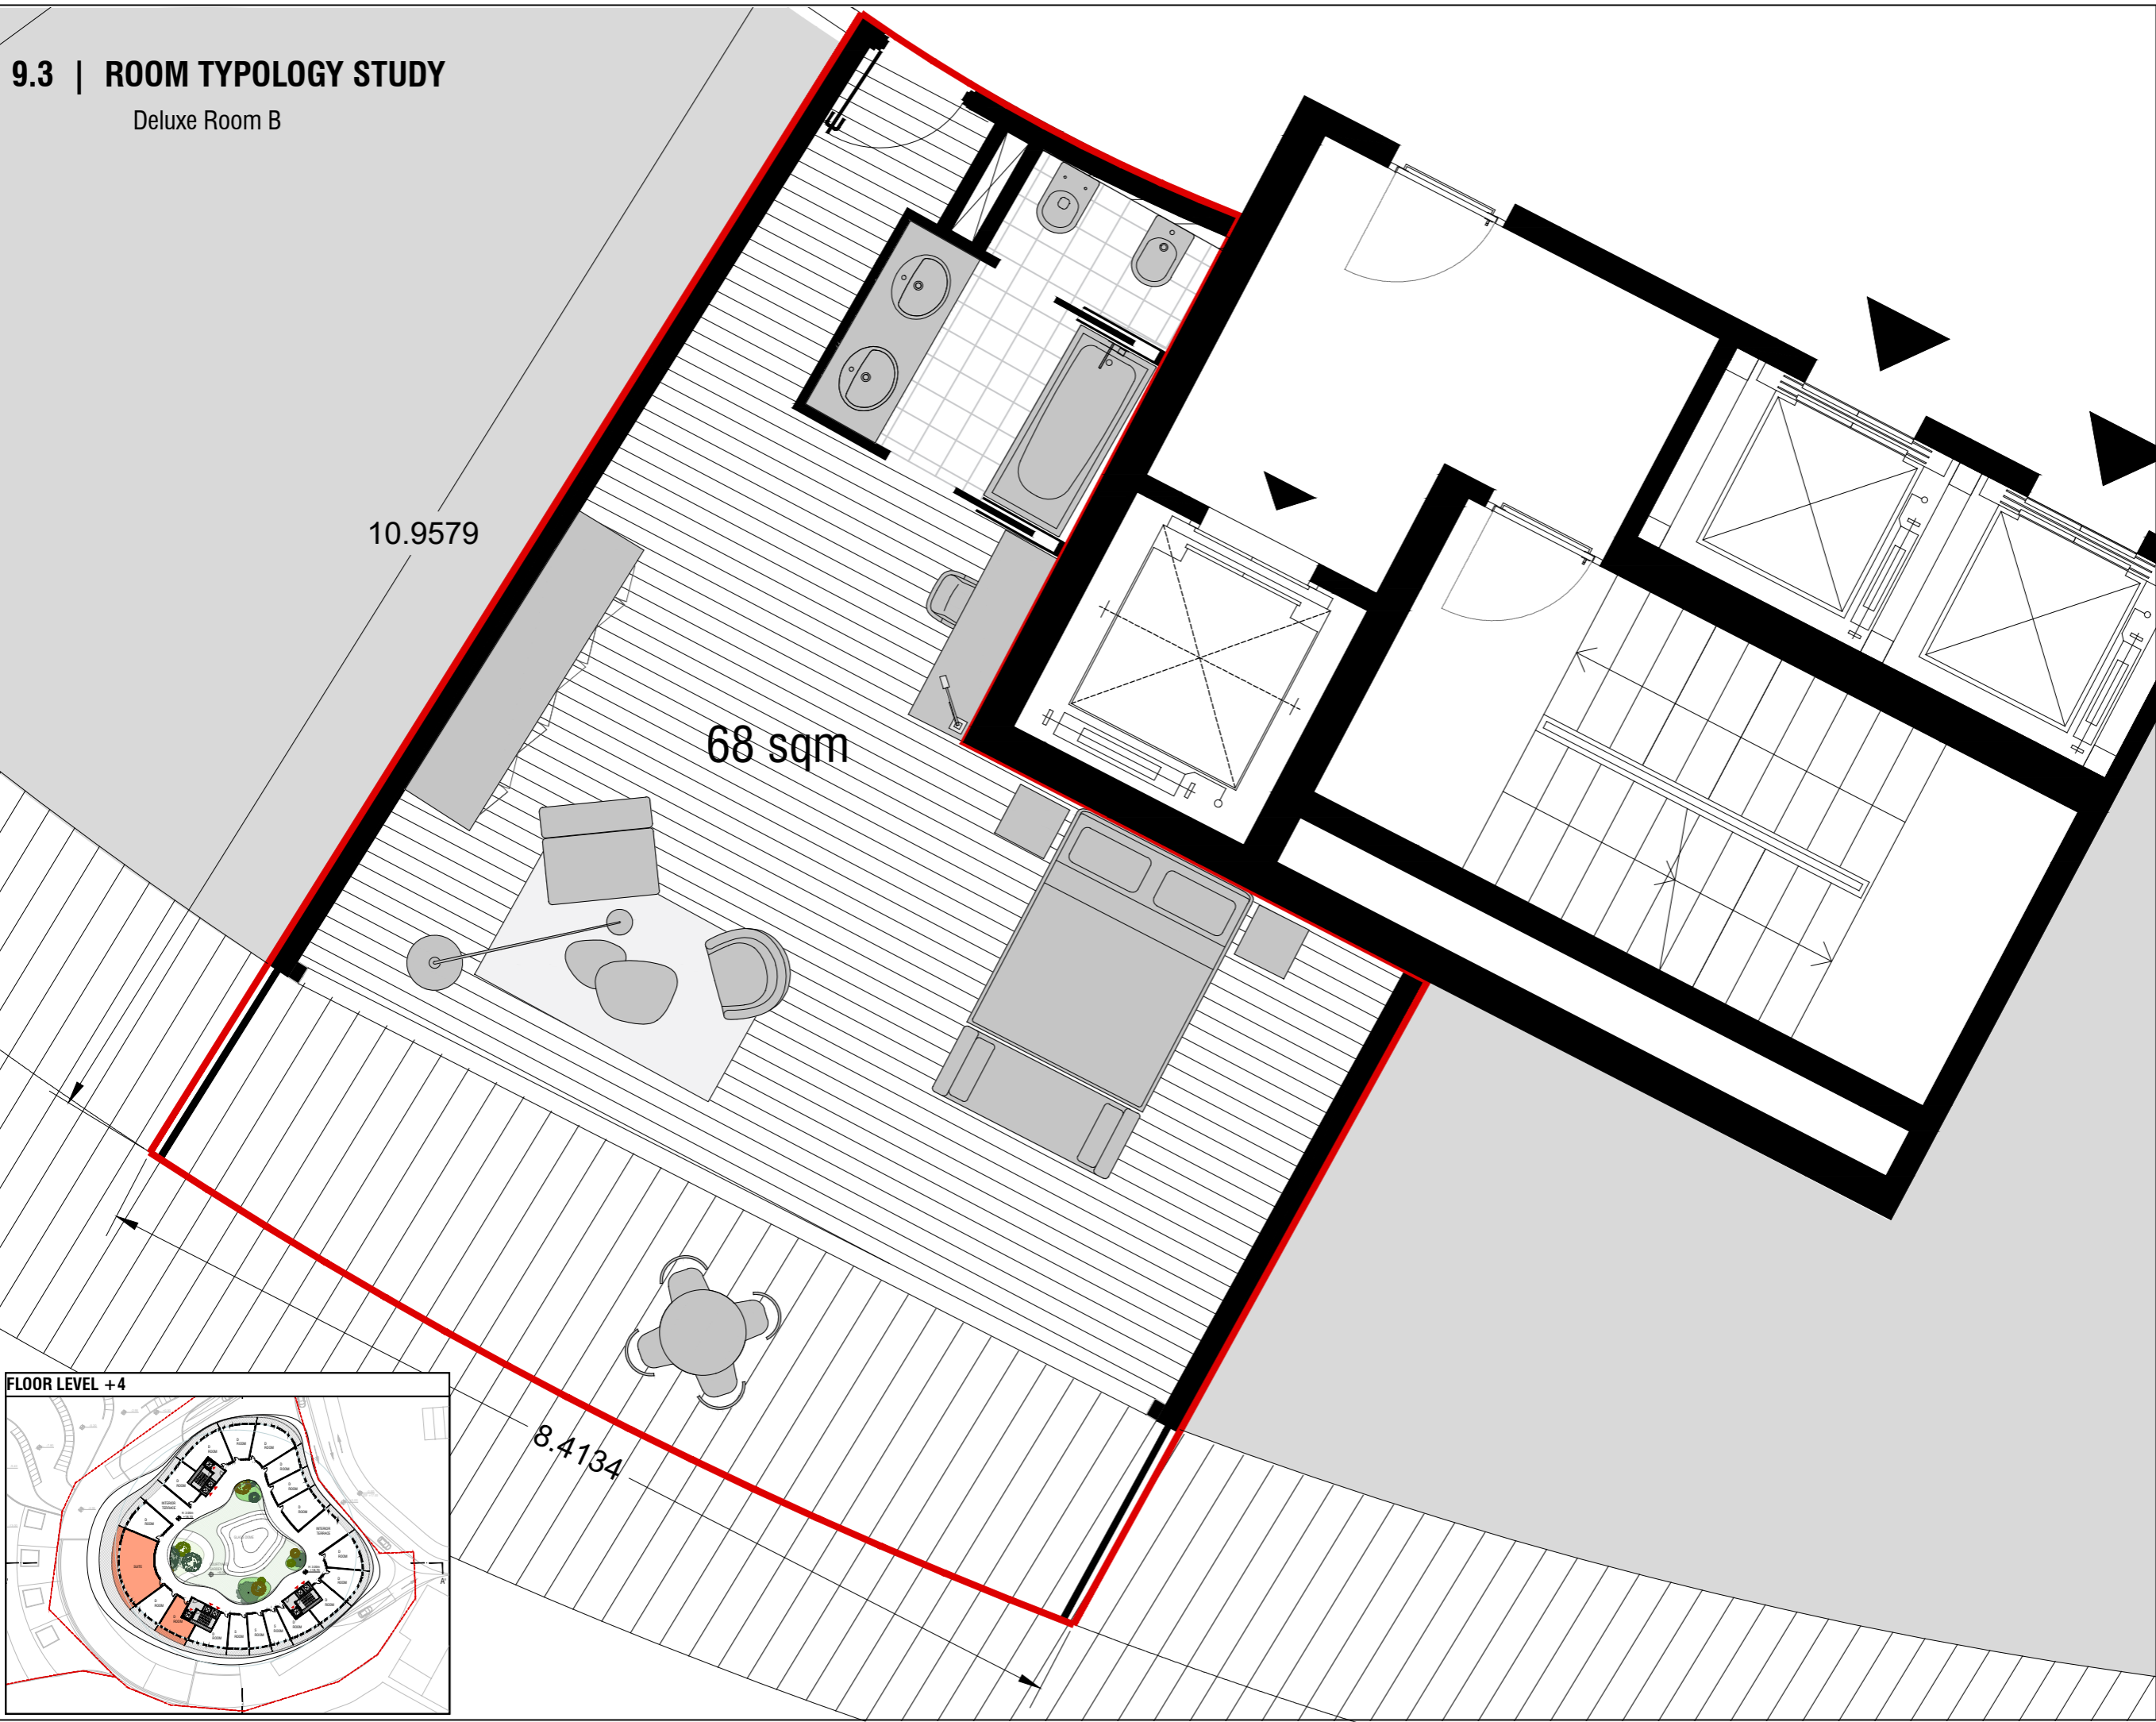

ARCH. MASSILIANO FUKSAS

ARCH. DORIANA O. MANDRELLI

EMERTIMI I FLETES

DELUXE A ROOM TYPOLOGY
SCALE: 1:50

9.3 | ROOM TYPOLOGY STUDY

Deluxe Room B

KSAMIL HOTEL

VENDODHJA