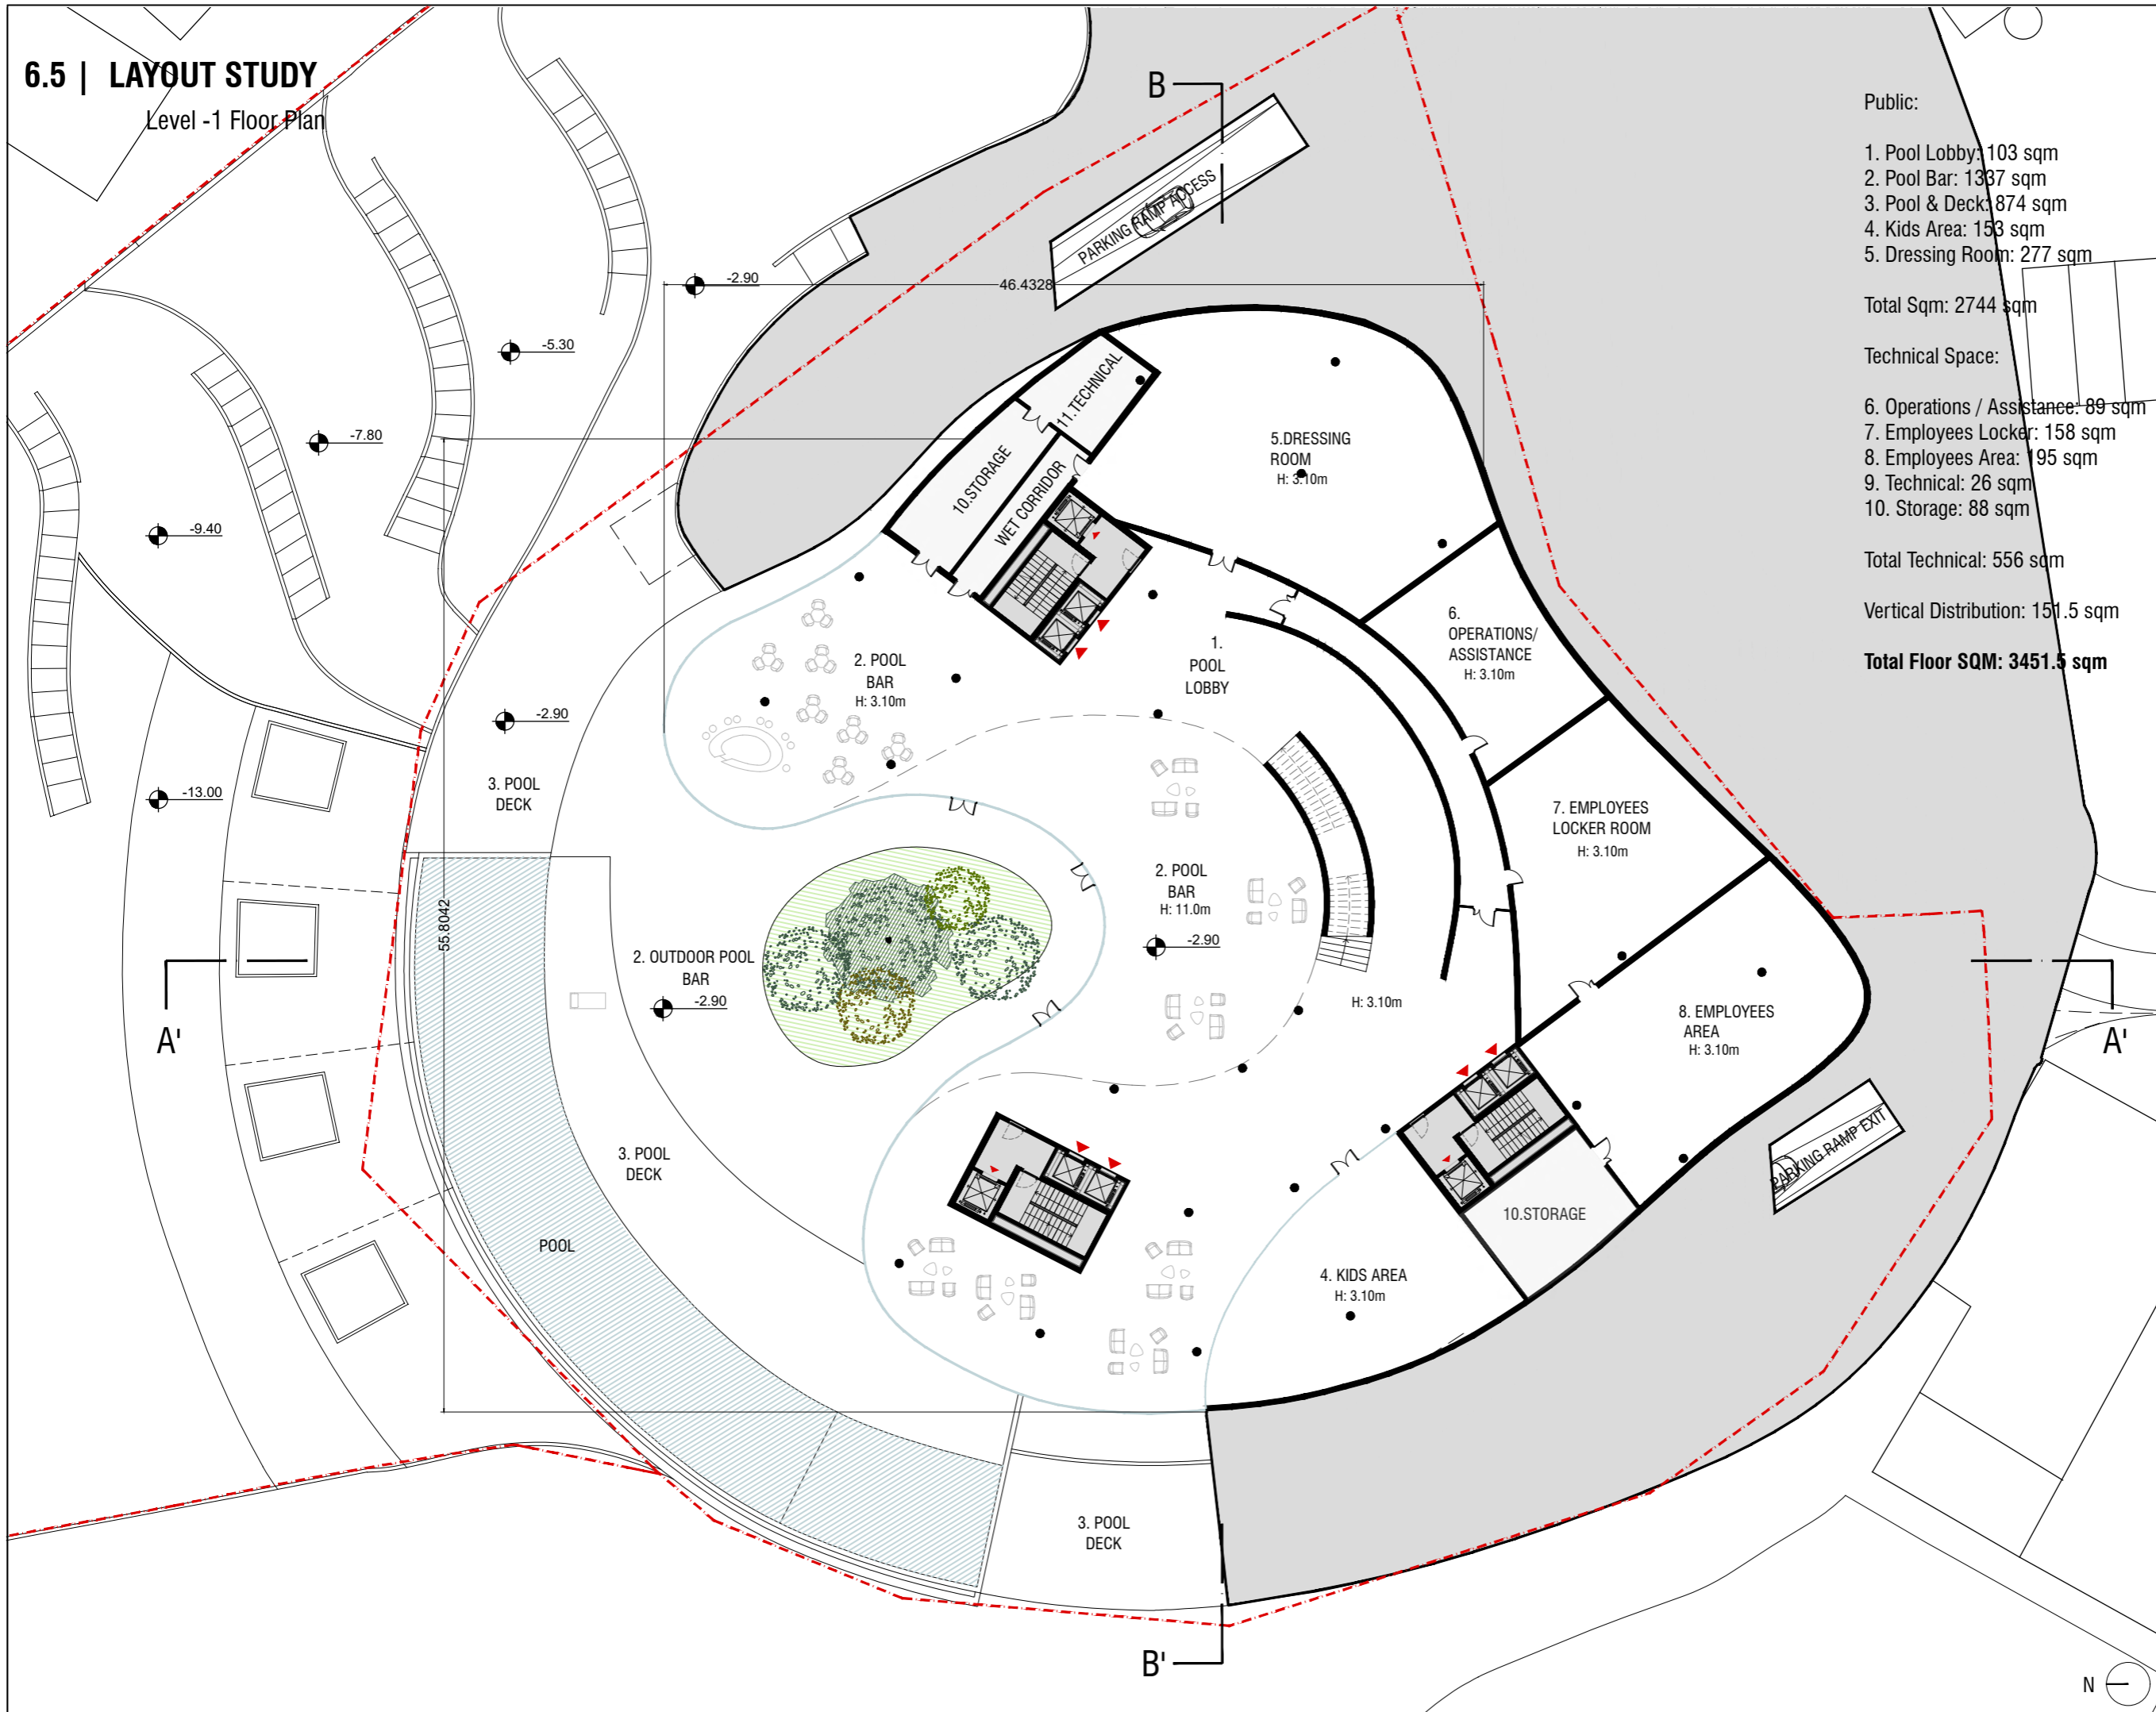

ARCH. MASSILIANO FUKSAS

ARCH. DORIANA O. MANDRELLI

EMERTIMI I FLETES

LEVEL -2 FLOOR PLAN
SCALE: 1:350

6.5 | LAYOUT STUDY

Level -1 Floor Plan

- Public:
- 1. Pool Lobby: 103 sqm
 - 2. Pool Bar: 1337 sqm
 - 3. Pool & Deck: 874 sqm
 - 4. Kids Area: 153 sqm
 - 5. Dressing Room: 277 sqm
- Total Sqm: 2744 sqm
- Technical Space:
- 6. Operations / Assistance: 89 sqm
 - 7. Employees Locker: 158 sqm
 - 8. Employees Area: 195 sqm
 - 9. Technical: 26 sqm
 - 10. Storage: 88 sqm
- Total Technical: 556 sqm
- Vertical Distribution: 151.5 sqm
- Total Floor SQM: 3451.5 sqm**