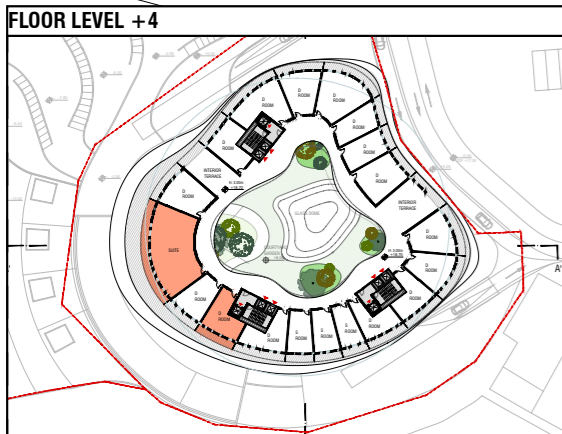

20.1365

1:50