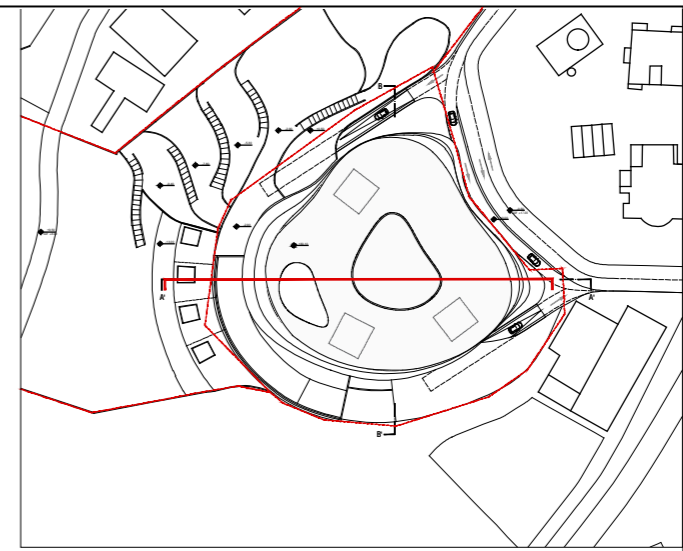

ARCH. MASSILIANO FUKSAS

ARCH. DORIANA O. MANDRELLI

EMERTIMI I FLETES

ROOF
SCALE: 1:350

07

SECTIONS

7.1 | SECTION A-A

PLOT BOUNDARY