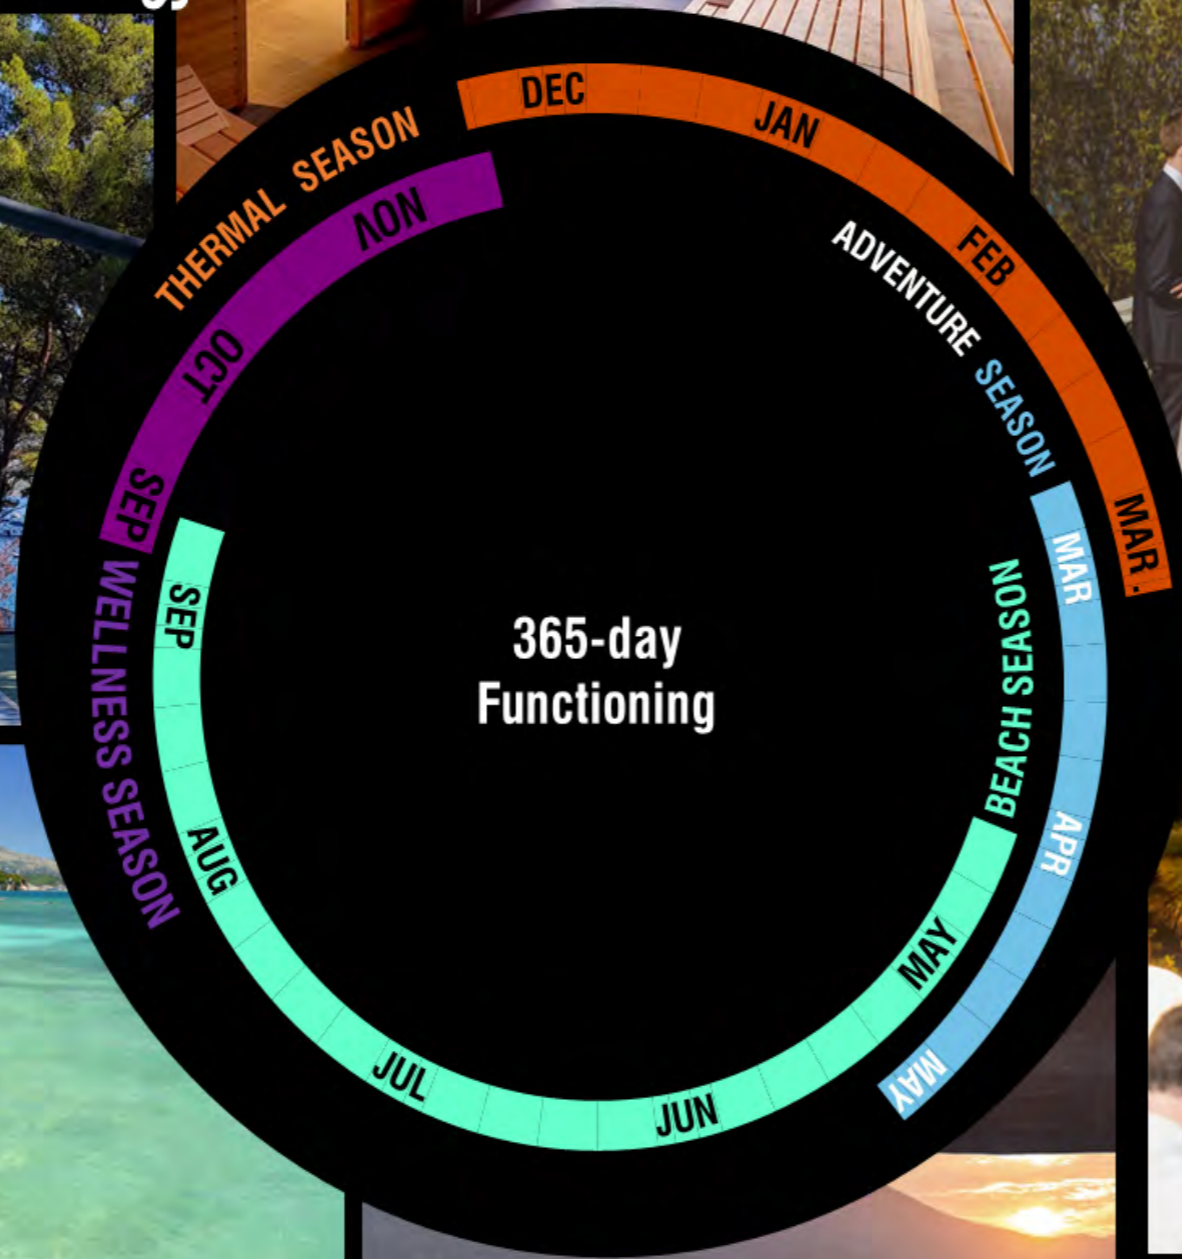

ARCH. DORIANA O. MANDRELLI

EMERTIMI I FLETES

4.2 | PROGRAMMING

365-day Functioning

Wellness

Sauna & Spa

Wedding

Summer Resort