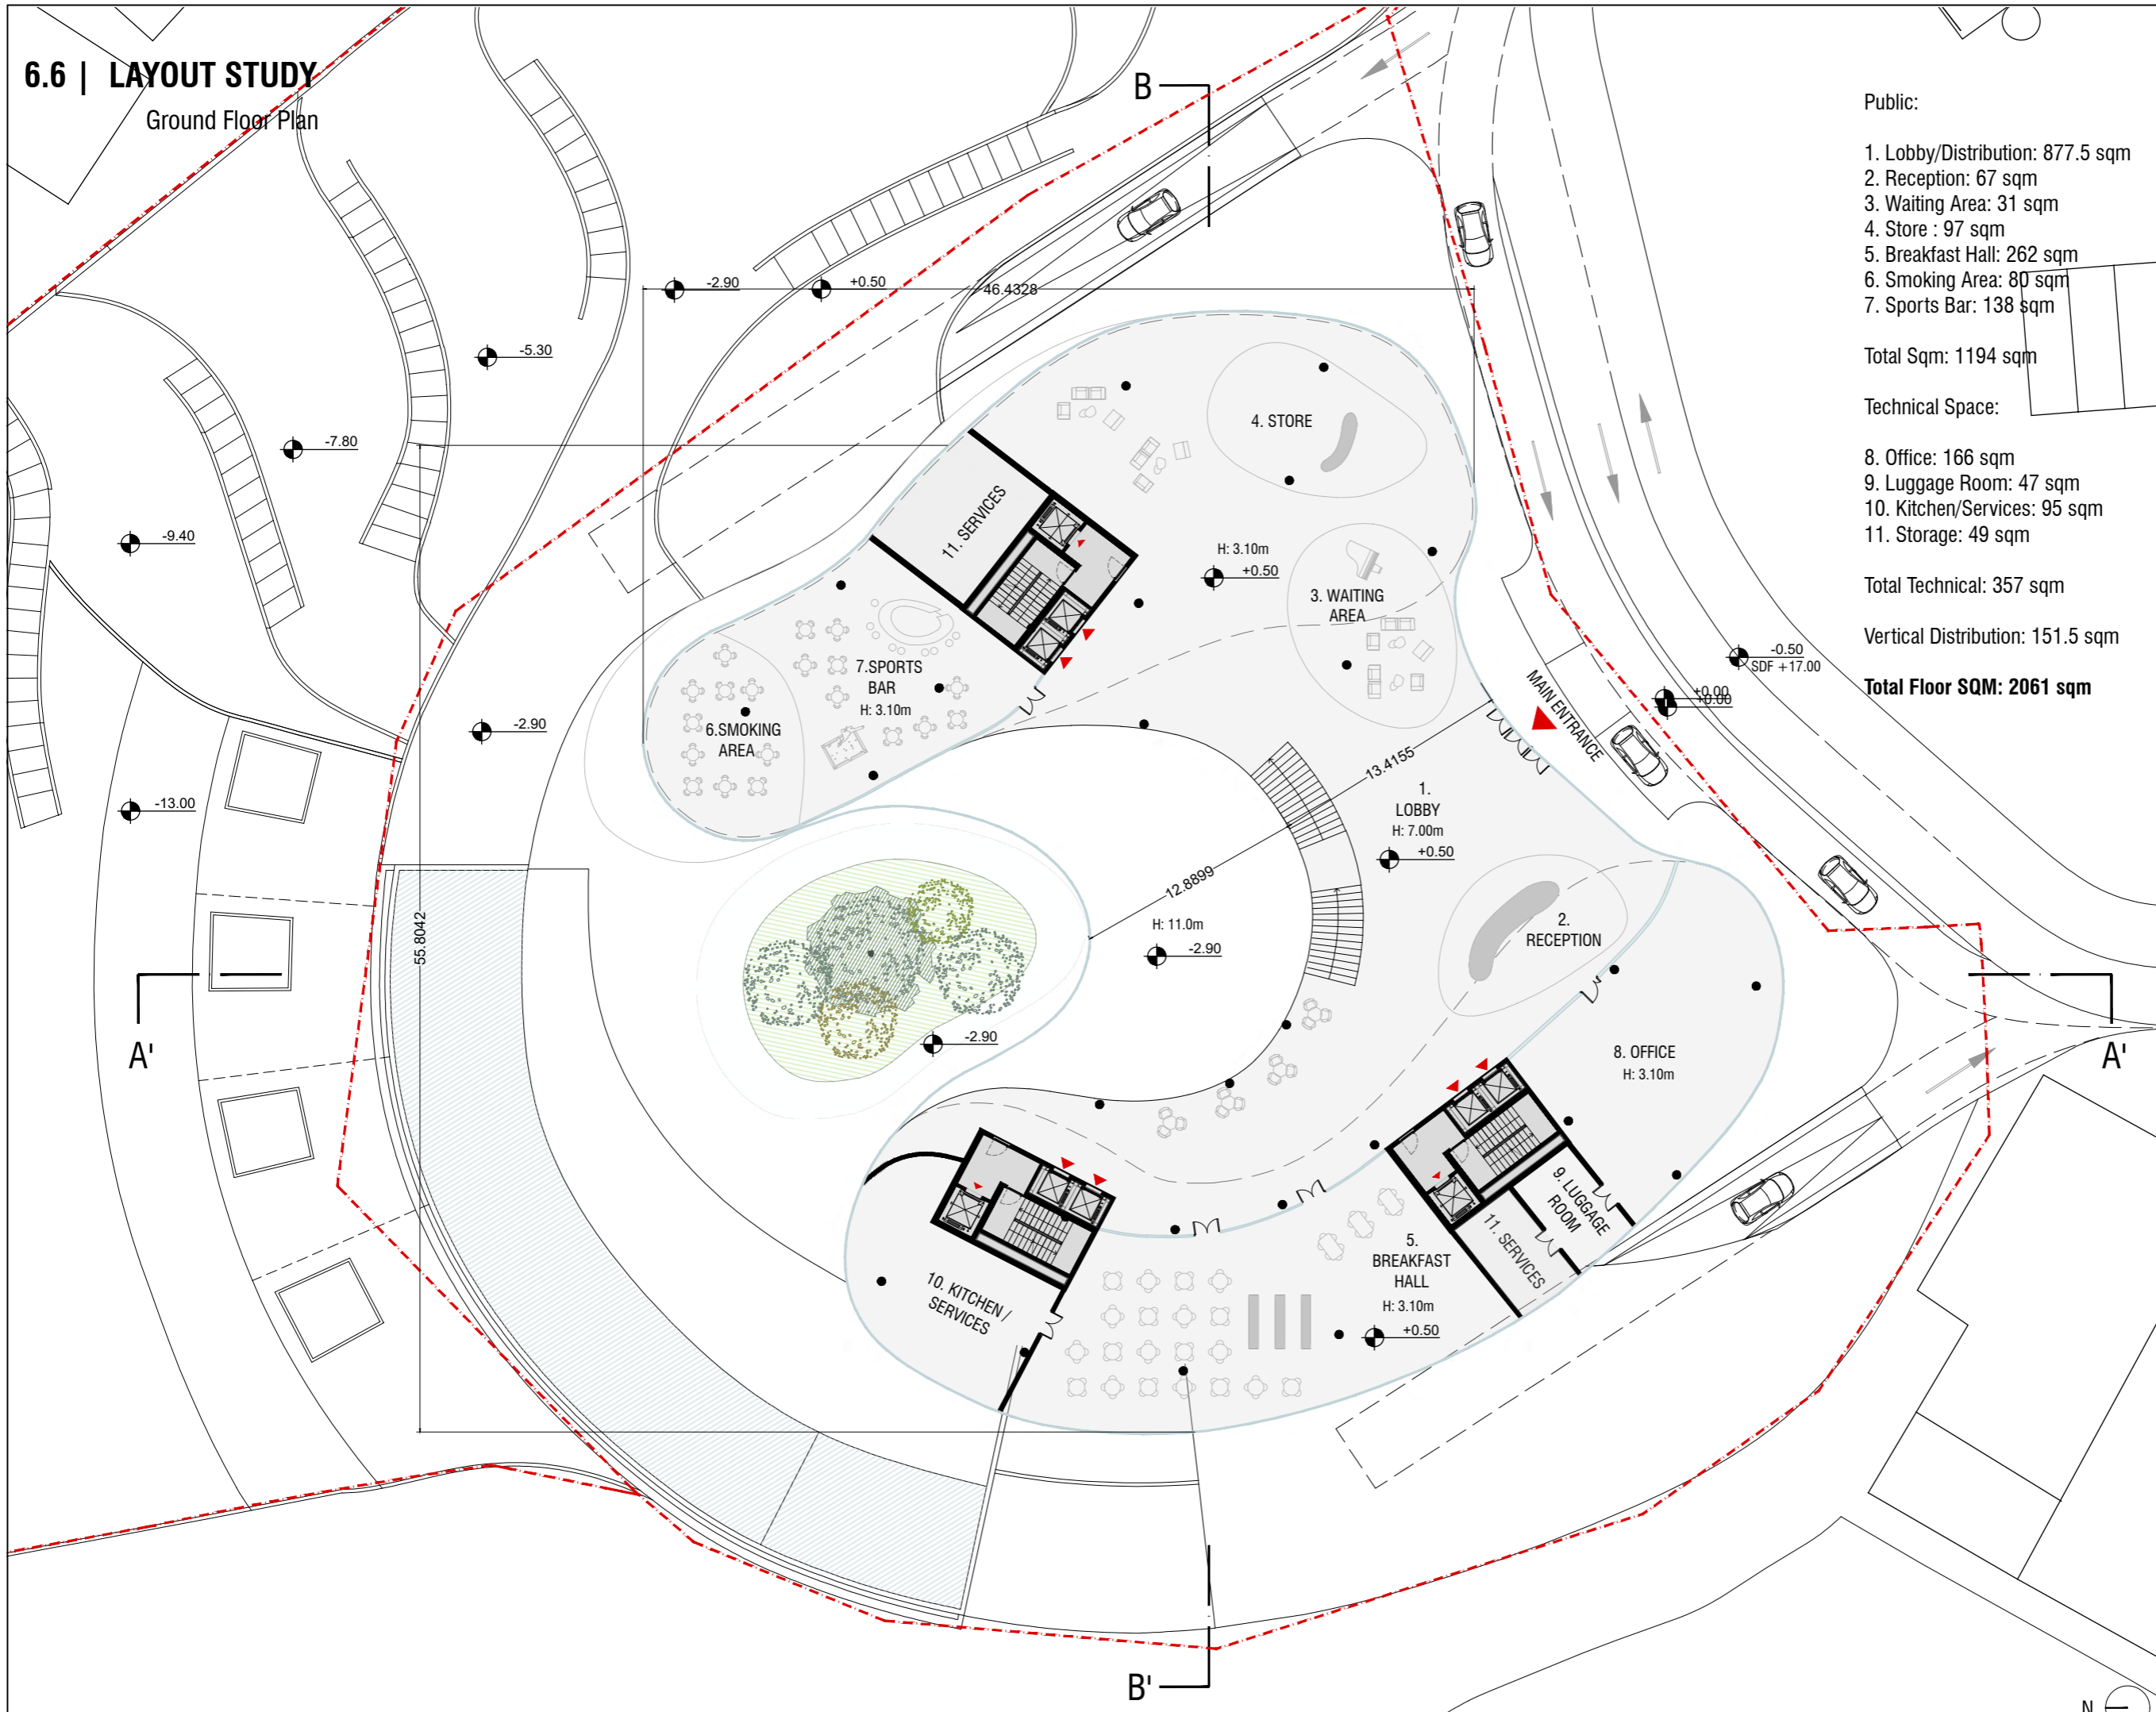

LEVEL -1 FLOOR PLAN
SCALE: 1:350

6.6 | LAYOUT STUDY

Ground Floor Plan

Public:

- 1. Lobby/Distribution: 877.5 sqm
- 2. Reception: 67 sqm
- 3. Waiting Area: 31 sqm
- 4. Store : 97 sqm
- 5. Breakfast Hall: 262 sqm
- 6. Smoking Area: 80 sqm
- 7. Sports Bar: 138 sqm