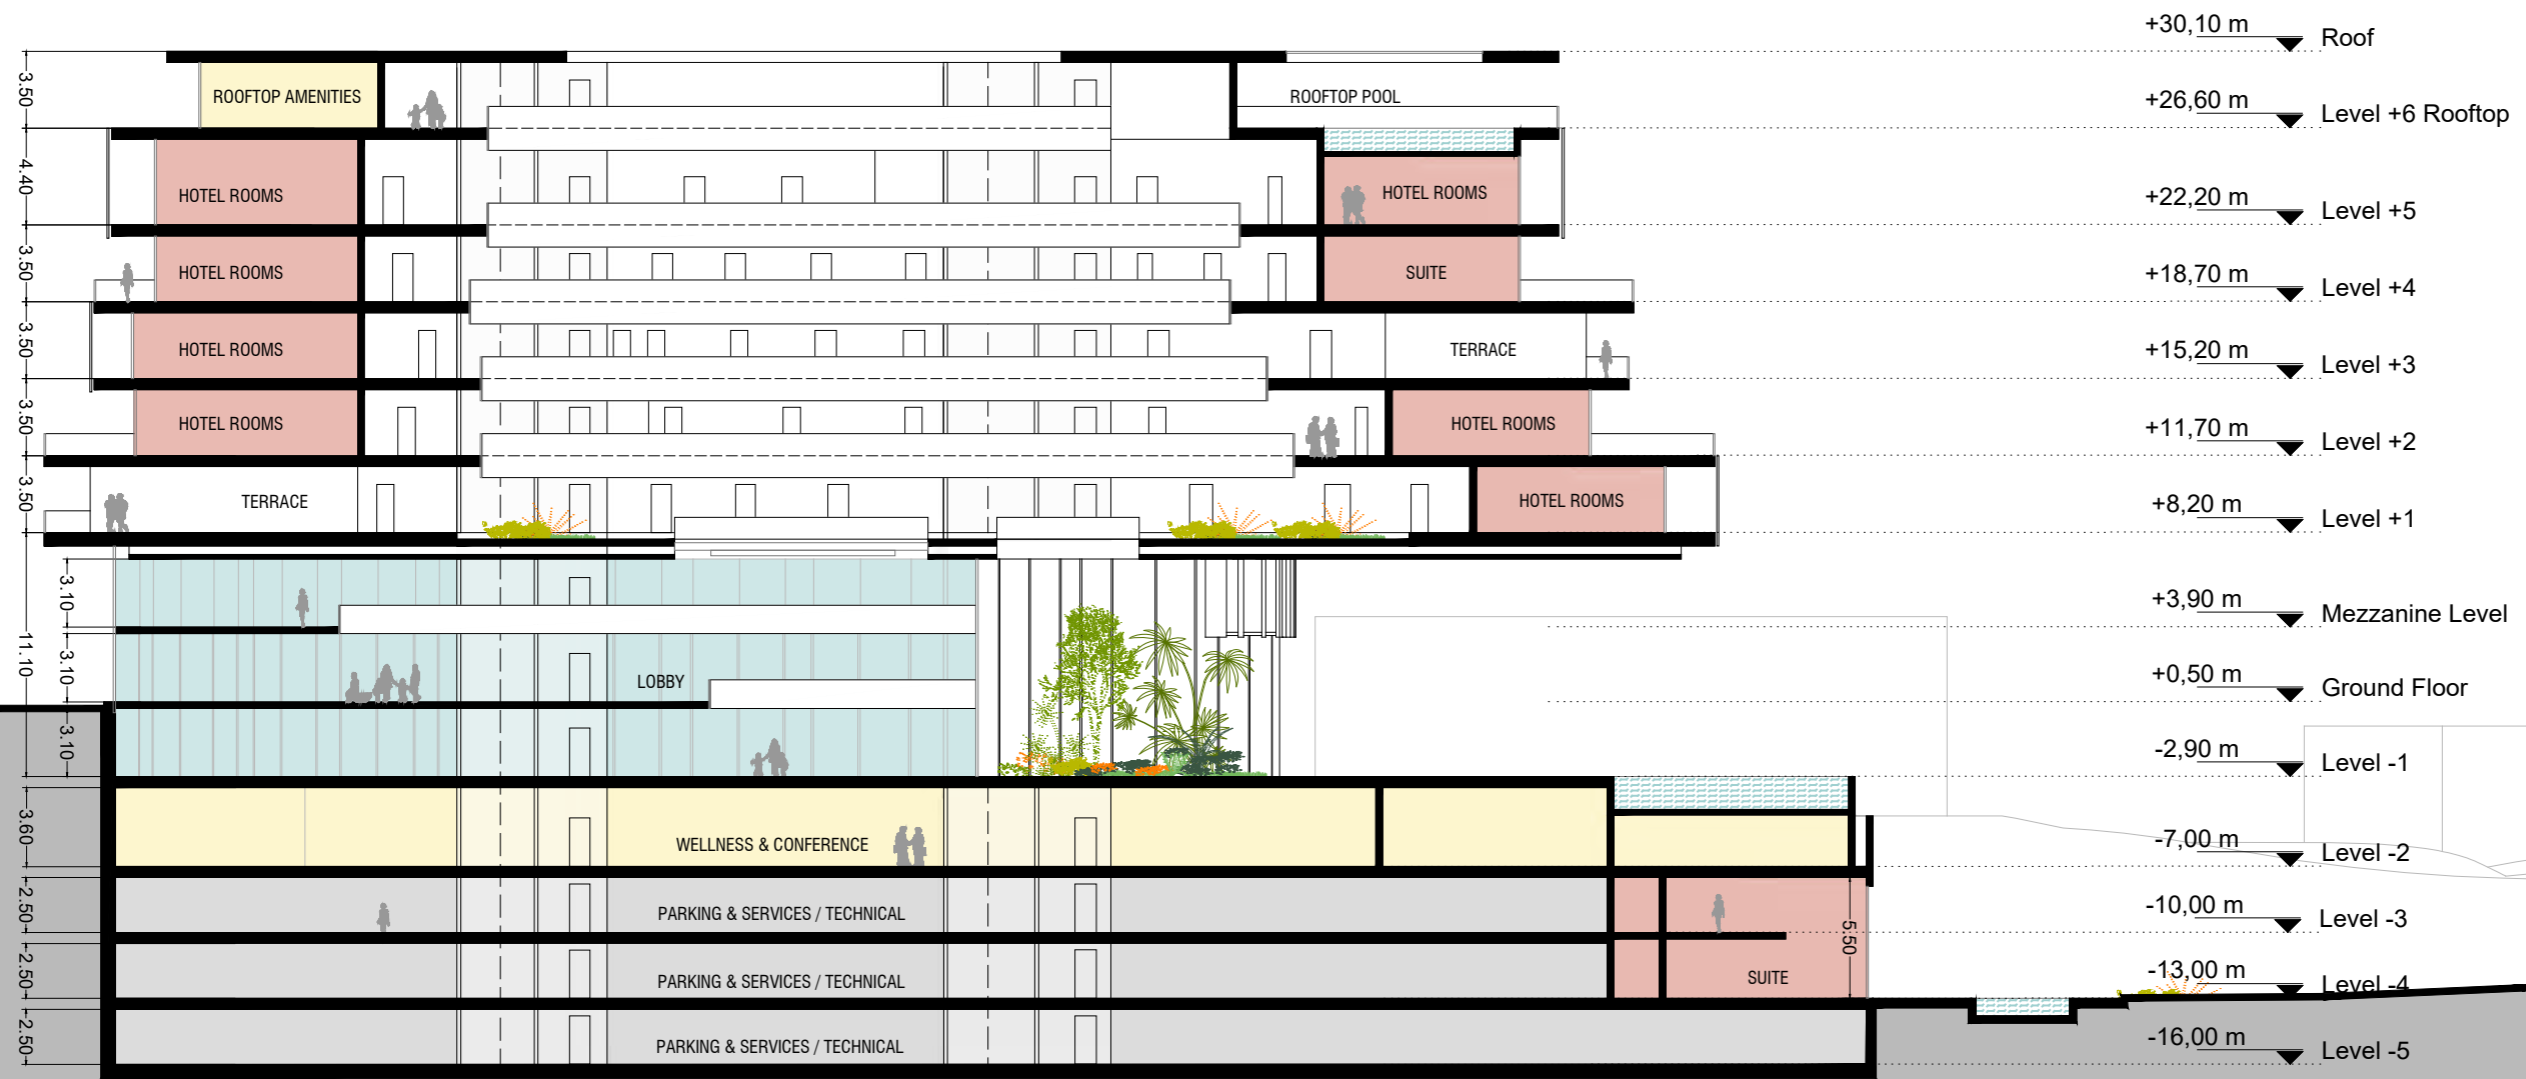

VENDODHJA
Ksamil, Shqiperi

PROJEKTI ARKITEKTONIK
FUKSAS

ARCH. MASSILIANO FUKSAS

ARCH. DORIANA O. MANDRELLI

EMERTIMI I FLETES

SECTION A-A
SCALE: 1:350